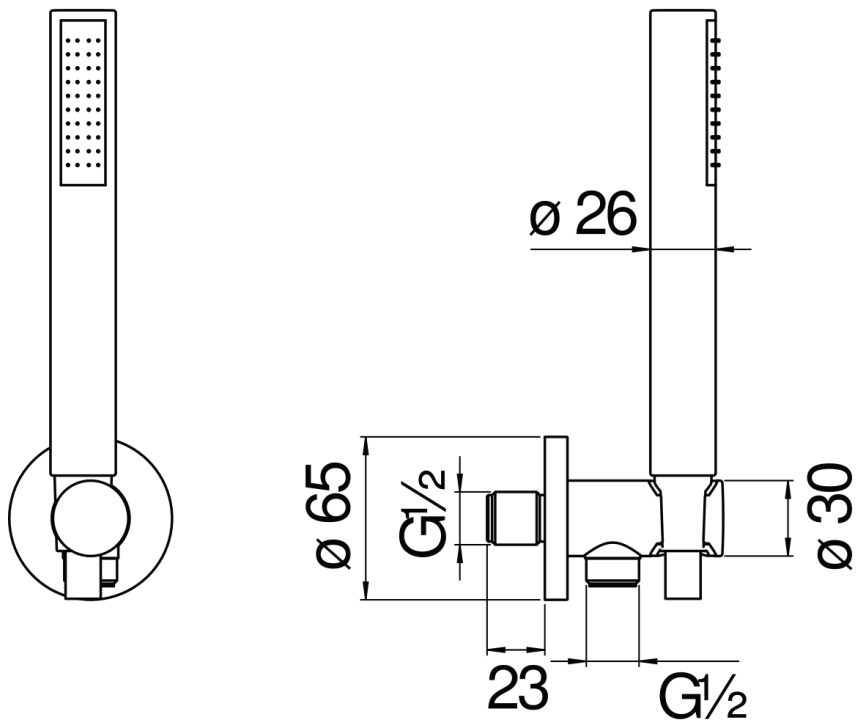

SPECIFICATIONS

Shower set with 1/2" water connection

Chocolate red PVD

Teflon coated fixed hand shower support

Single jet hand shower and 150 cm hose

Packaging: 24 x 25 x 8 cm / 0,0048 m<sup>3</sup> / 0,8 kg

FLOW RATE DIAGRAM: HOT/COLD WATER

— Hand shower