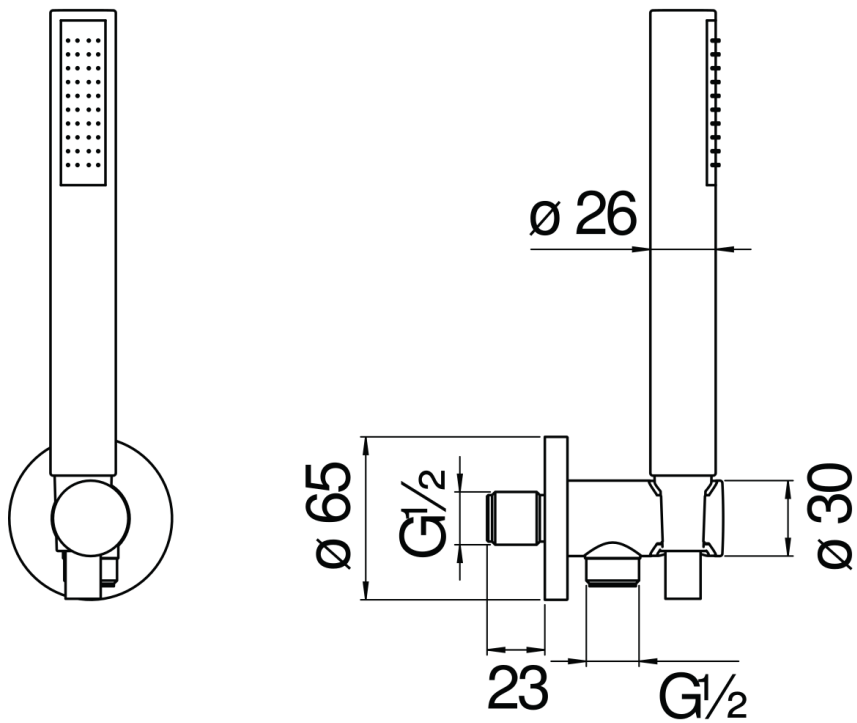

SPECIFICATIONS

Shower set with 1/2" water connection

Polar white

Teflon coated fixed hand shower support

Single jet hand shower and 150 cm hose

Packaging: 24 x 25 x 8 cm / 0,0048 m³ / 0,8 kg

FLOW RATE DIAGRAM: HOT/COLD WATER