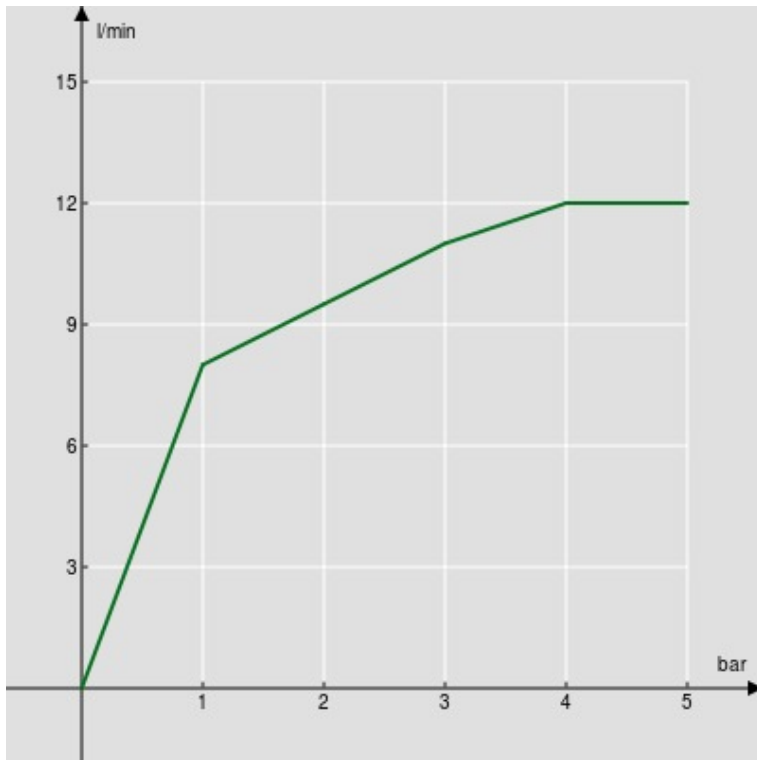

SPECIFICATIONS

Shower set with 1/2" water connection

Chrome

Teflon coated fixed hand shower support

Single jet hand shower and 150 cm hose

Packaging: 24 x 25 x 8 cm / 0,0048 m<sup>3</sup> / 1 kg

FLOW RATE DIAGRAM: HOT/COLD WATER