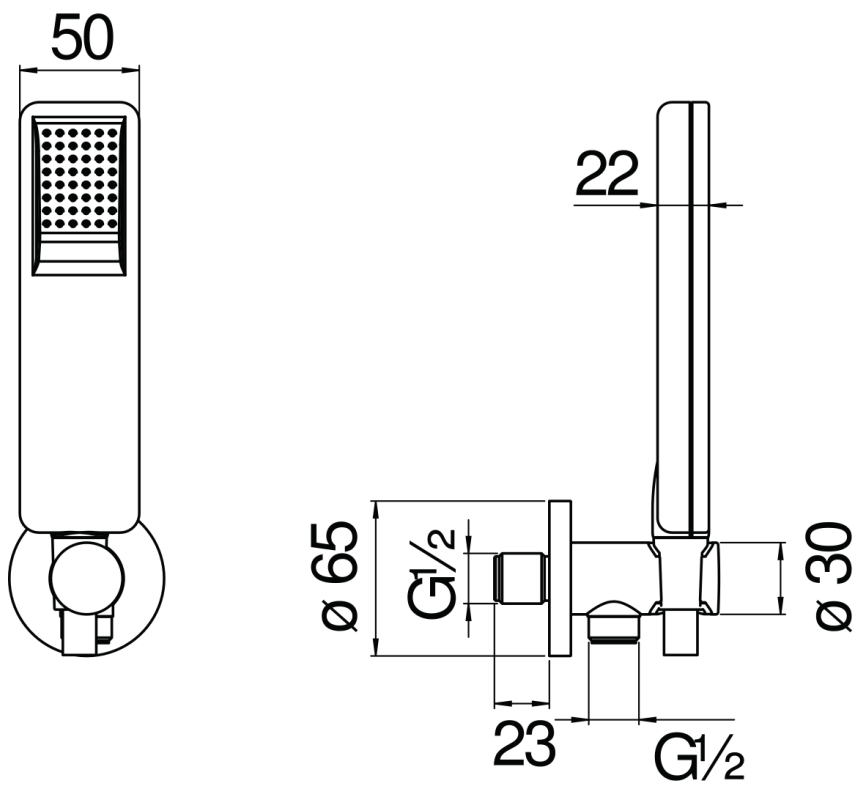

SPECIFICATIONS

Shower set with 1/2" water connection

Chrome

Teflon coated fixed hand shower support

Single jet hand shower and 150 cm hose

Packaging: 24 x 25 x 8 cm / 0,0048 m<sup>3</sup> / 1 kg

FLOW RATE DIAGRAM: HOT/COLD WATER

— Hand shower