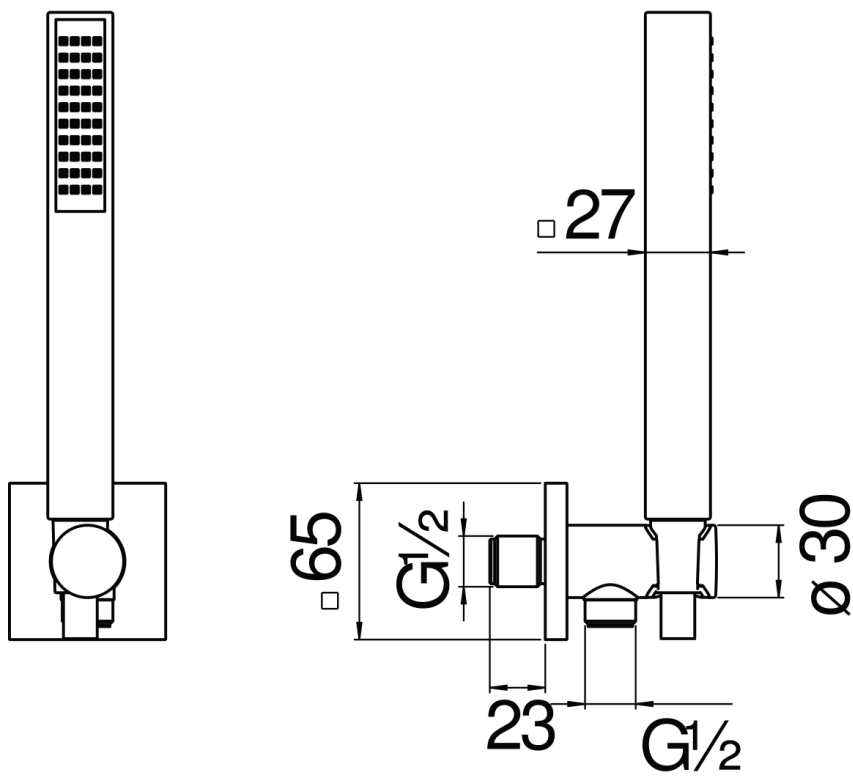

SPECIFICATIONS

Shower set with 1/2" water connection

Inox

Teflon coated fixed hand shower support

Single jet hand shower and 150 cm hose

Packaging: 24 x 25 x 8 cm / 0,0048 m<sup>3</sup> / 0,9 kg

FLOW RATE DIAGRAM: HOT/COLD WATER