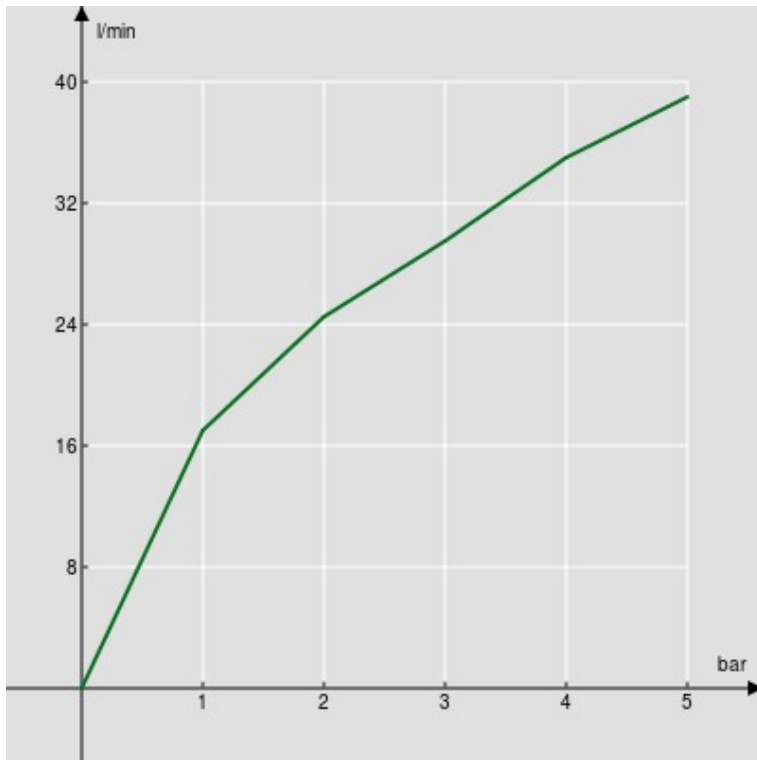

SPECIFICATIONS

Shower set with 1/2" water connection

Inox

Teflon coated fixed hand shower support

Single jet hand shower and 150 cm hose

Packaging: 24 x 25 x 8 cm / 0,0048 m<sup>3</sup> / 0,9 kg

FLOW RATE DIAGRAM: HOT/COLD WATER