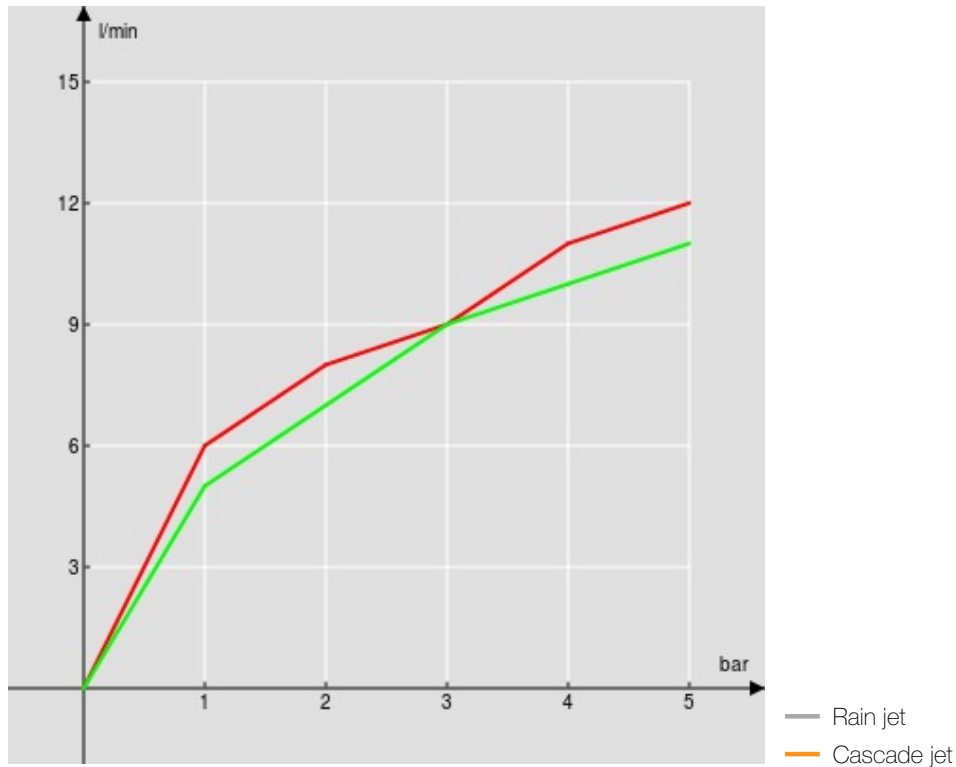

SPECIFICATIONS

Single control with pull-out hand shower

Chrome

Pull-out 2-jet hand shower

ø 3/8" stainless steel flexible pipe

50% two step cartridge for water saving

Packaging: 41,2 x 16,4 x 7,1 cm / 0,004797 m³ / 1,797 kg

FLOW RATE DIAGRAM: HOT/COLD WATER

FLOW RATE DIAGRAM: MIXED WATER