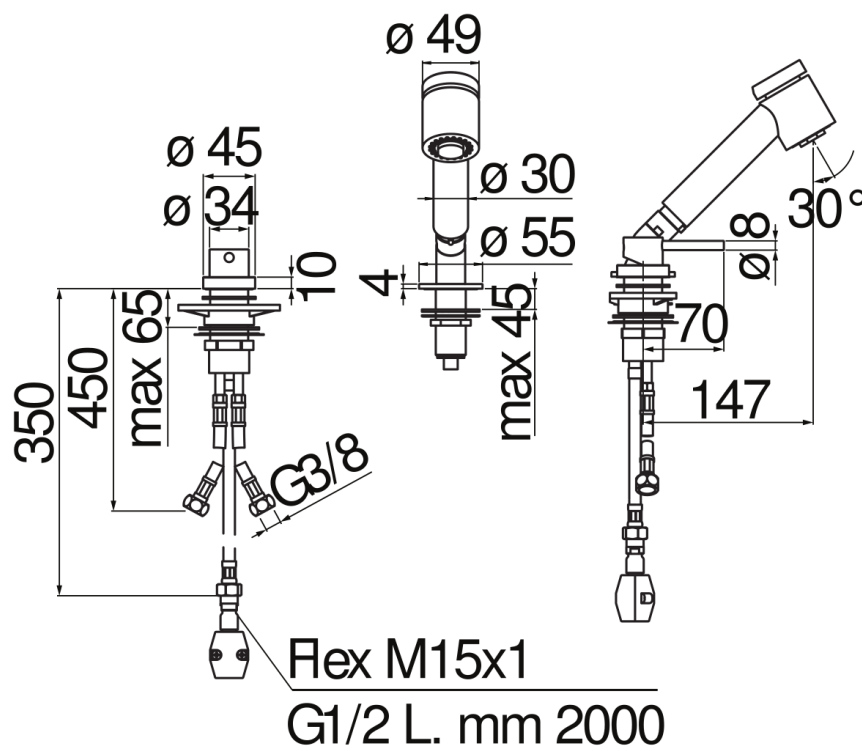

SPECIFICATIONS

Single control with pull-out hand shower

Chrome

Pull-out 2-jet hand shower

ø 3/8" stainless steel flexible pipe

50% two step cartridge for water saving

Packaging: 41,2 x 16,4 x 7,1 cm / 0,004797 m³ / 1,797 kg

FLOW RATE DIAGRAM: HOT/COLD WATER

FLOW RATE DIAGRAM: MIXED WATER