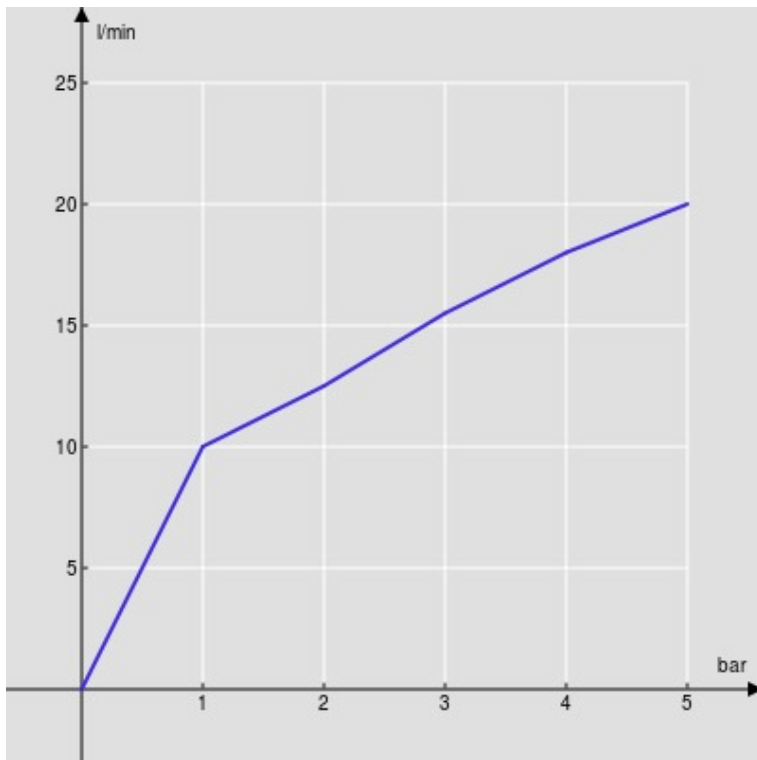

SPECIFICATIONS

Single control

Chrome

360° swivel spout

Anti limescale aerator M 22 x 1

ø 3/8" stainless steel flexible pipe

Packaging: 56,5 x 29 x 7,1 cm / 0,01163 m³ / 2,57 kg

CERTIFICATIONS

FLOW RATE DIAGRAM: HOT/COLD WATER

— Aerator

FLOW RATE DIAGRAM: MIXED WATER

— Aerator