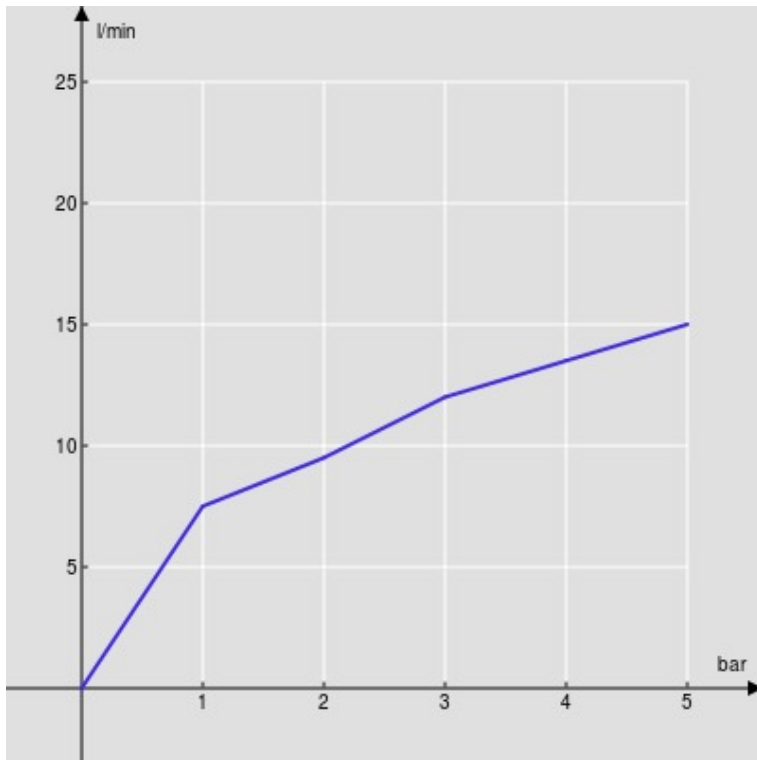

SPECIFICATIONS

Single control

Chrome

360° swivel spout

Anti limescale aerator M 22 x 1

ø 3/8" stainless steel flexible pipe

Packaging: 56,5 x 29 x 7,1 cm / 0,01163 m³ / 2,57 kg

CERTIFICATIONS

FLOW RATE DIAGRAM: HOT/COLD WATER

— Aerator

FLOW RATE DIAGRAM: MIXED WATER

— Aerator