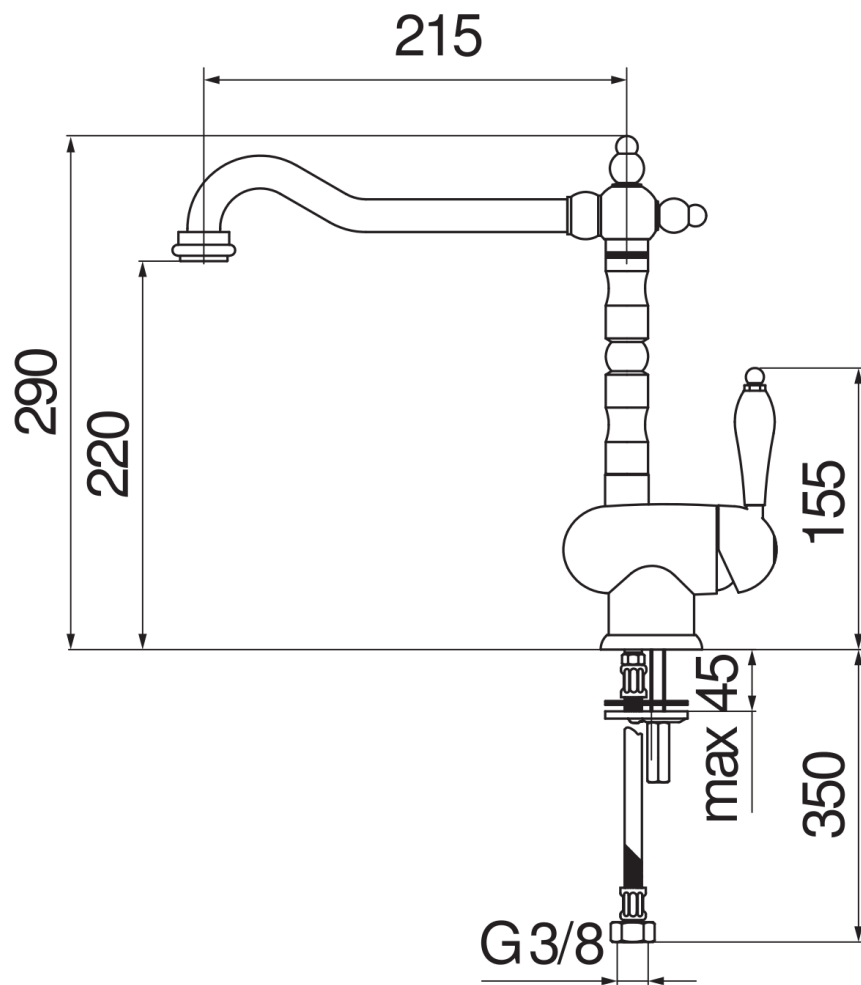

SPECIFICATIONS

Single control

Chrome

360° swivel spout

Anti limescale aerator M 22 x 1

ø 3/8" stainless steel flexible pipe

Packaging: 56,5 x 29 x 7,1 cm / 0,01163 m³ / 2,57 kg

CERTIFICATIONS

FLOW RATE DIAGRAM: HOT/COLD WATER

— Aerator

FLOW RATE DIAGRAM: MIXED WATER

— Aerator