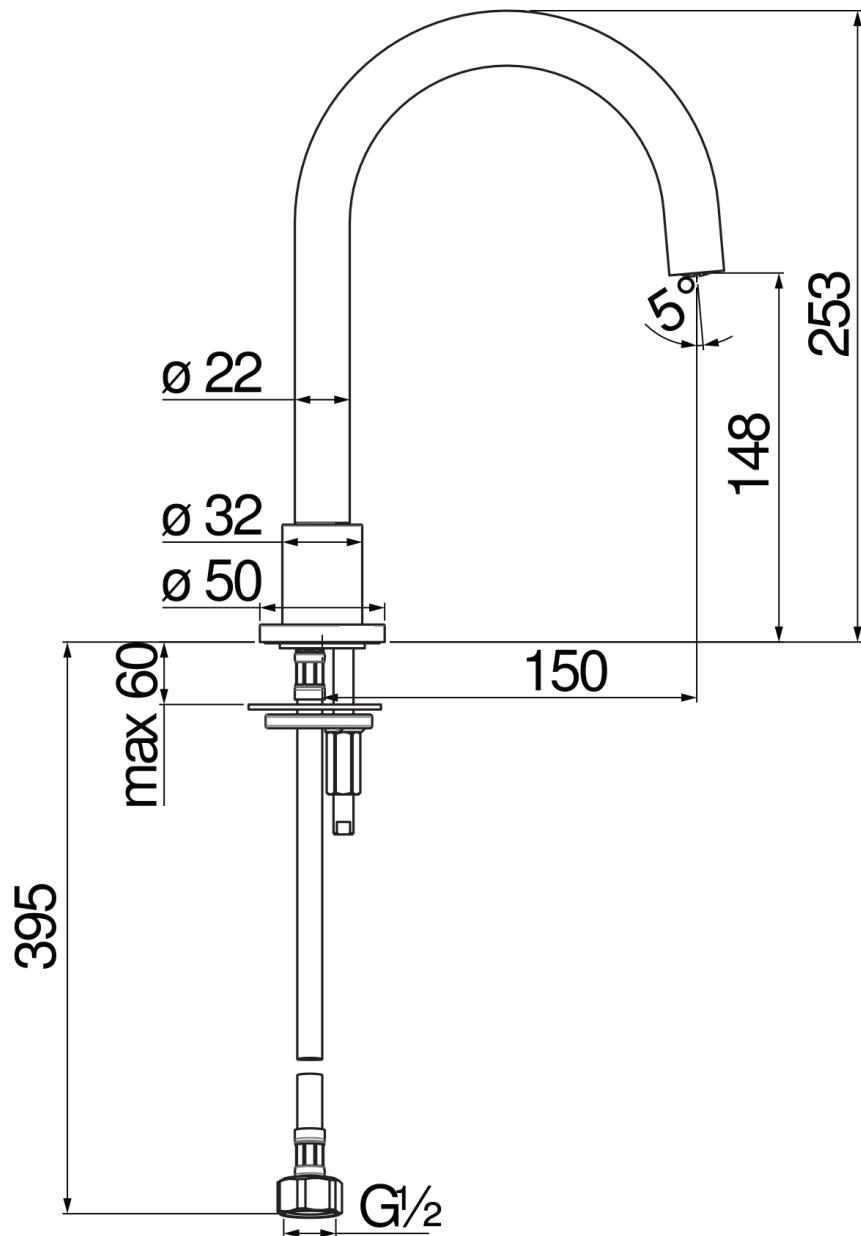

SPECIFICATIONS

Tub edge spout

Velvet black

Anti limescale aerator M 18,5 x 1

FLOW RATE DIAGRAM: HOT/COLD WATER