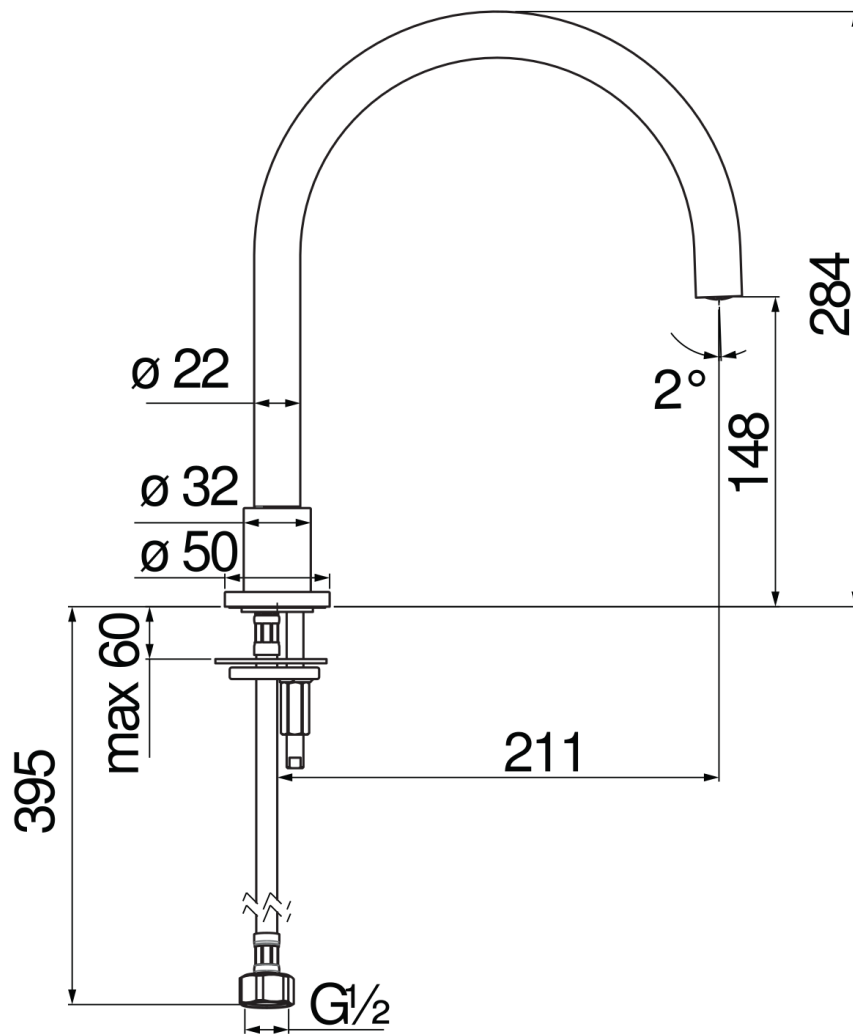

SPECIFICATIONS

Tub edge spout

Velvet black

Anti limescale aerator M 18,5 x 1

FLOW RATE DIAGRAM: HOT/COLD WATER