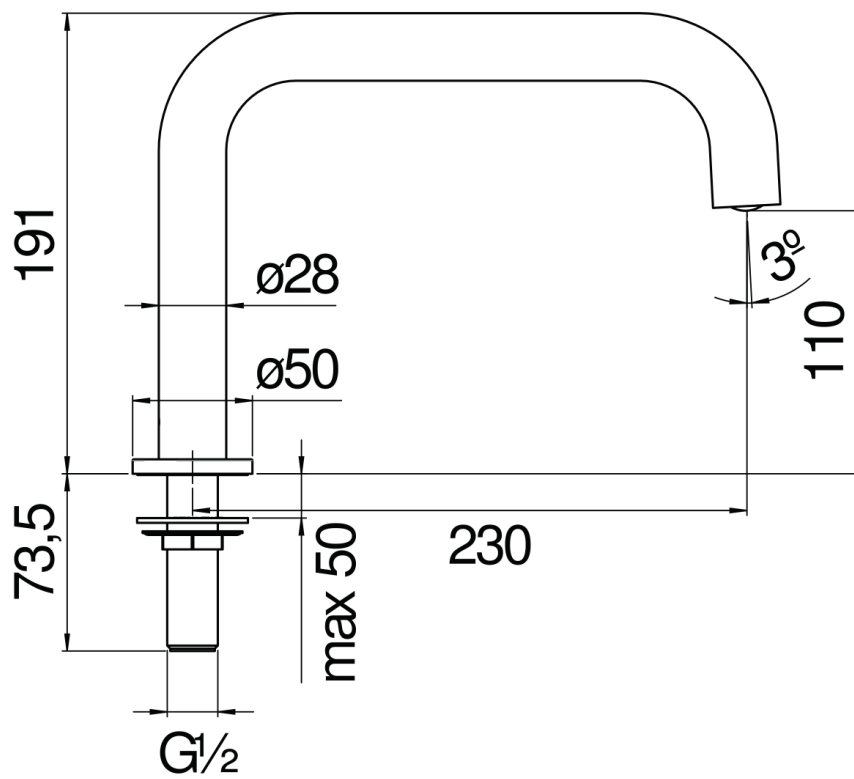

SPECIFICATIONS

Tub edge spout

Chocolate red PVD

Anti limescale aerator M 24 x 1

Packaging: 40,7 x 17,5 x 7,1 cm / 0,00506 m³

FLOW RATE DIAGRAM: HOT/COLD WATER