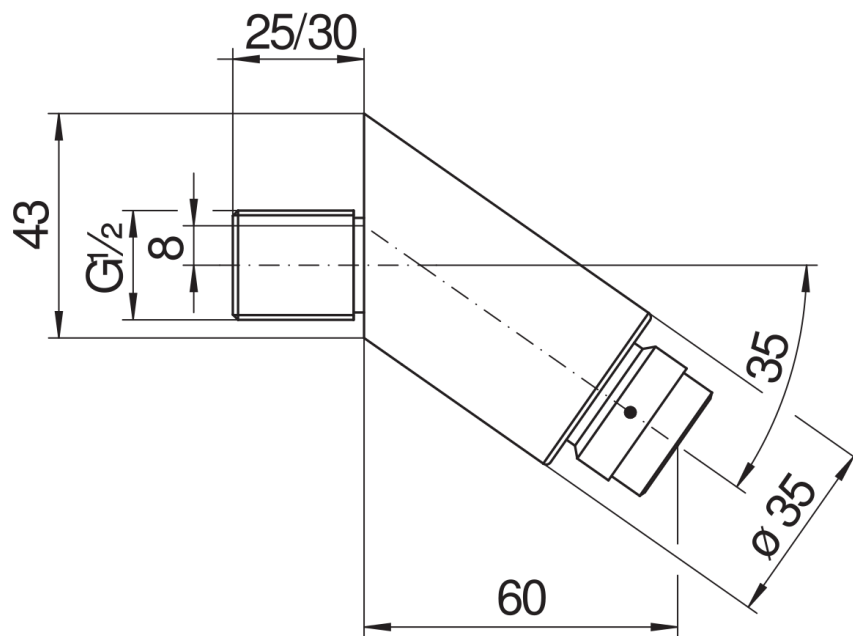

SPECIFICATIONS

Footbath spout

Chrome

Anti limescale aerator M 24 x 1

Swivel jet

Packaging: 11,2 x 8,7 x 8,9 cm / 0,000867 m³ / 0,44 kg

FLOW RATE DIAGRAM: HOT/COLD WATER