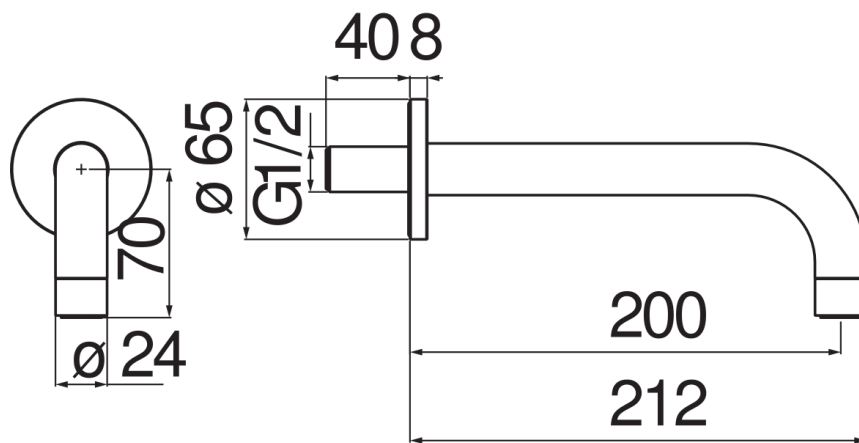

SPECIFICATIONS

Wall mounted spout

Polar white

Anti limescale aerator M 22 x 1

Length 200 mm

Packaging: 40,8 x 7 x 25,5 cm / 0,00728 m<sup>3</sup> / 0,6 kg

FLOW RATE DIAGRAM: HOT/COLD WATER