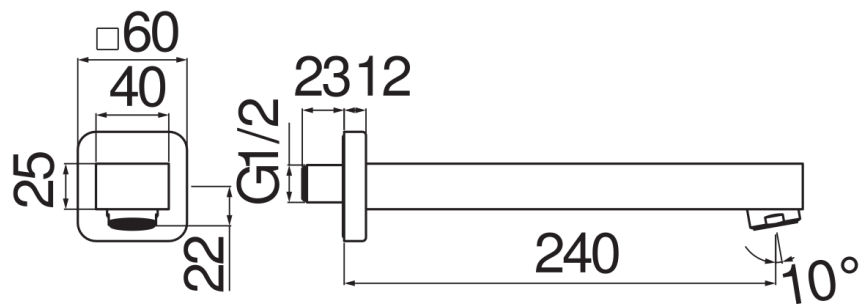

SPECIFICATIONS

Wall mounted spout

Chrome

Anti limescale aerator M 28 x 1

Length 240 mm

Packaging: 40,8 x 7 x 25,5 cm / 0,00728 m³ / 4 kg

FLOW RATE DIAGRAM: HOT/COLD WATER