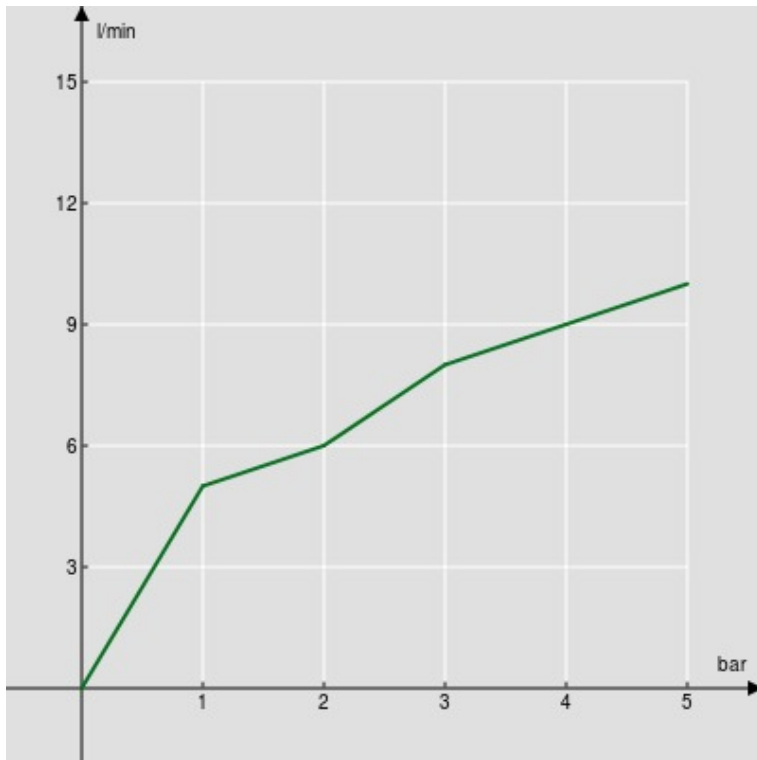

SPECIFICATIONS

Flush-fit single control

Moon drop PVD

Single jet hand shower with open / close button

100 cm hose

Packaging: 24 x 25 x 8 cm / 0,0048 m<sup>3</sup> / 2 kg

FLOW RATE DIAGRAM: HOT/COLD WATER

— Hand shower

FLOW RATE DIAGRAM: MIXED WATER

— Hand shower