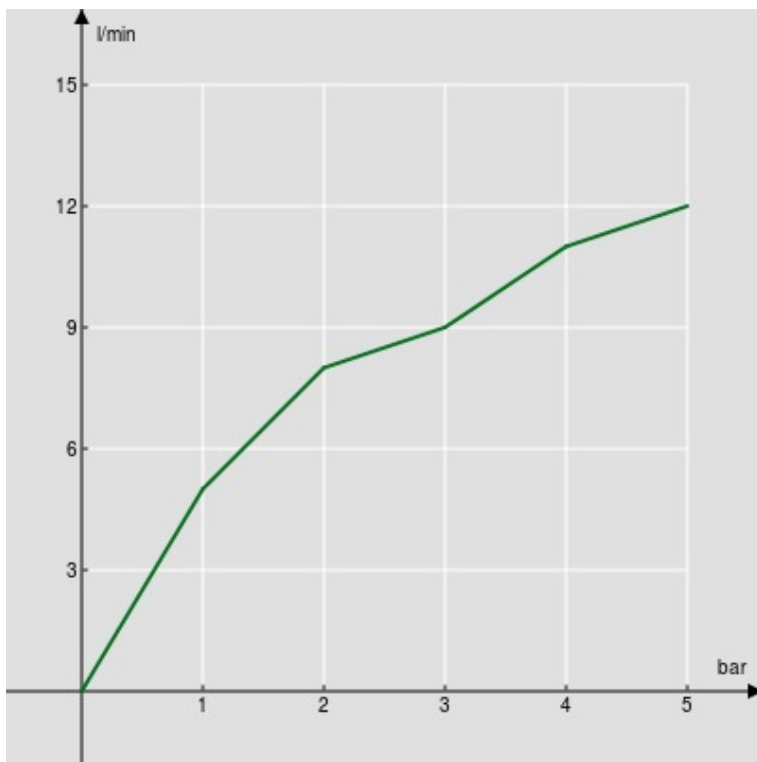

SPECIFICATIONS

Flush-fit single control

Moon drop PVD

Single jet hand shower with open / close button

100 cm hose

Packaging: 24 x 25 x 8 cm / 0,0048 m<sup>3</sup> / 2 kg

FLOW RATE DIAGRAM: HOT/COLD WATER

— Hand shower

FLOW RATE DIAGRAM: MIXED WATER

— Hand shower