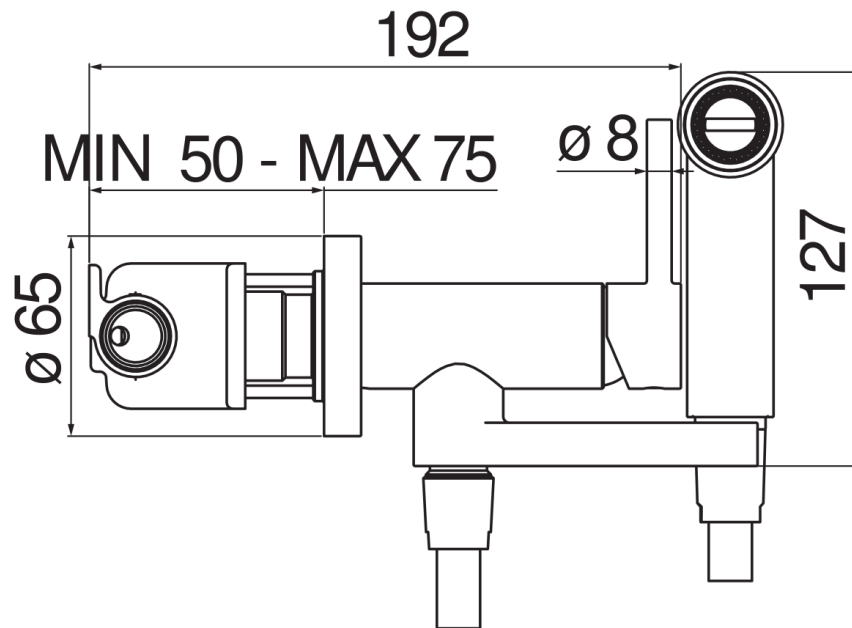

SPECIFICATIONS

Flush-fit single control

Moon drop PVD

Single jet hand shower with open / close button

100 cm hose

Packaging: 24 x 25 x 8 cm / 0,0048 m<sup>3</sup> / 2 kg

FLOW RATE DIAGRAM: HOT/COLD WATER

— Hand shower

FLOW RATE DIAGRAM: MIXED WATER

— Hand shower