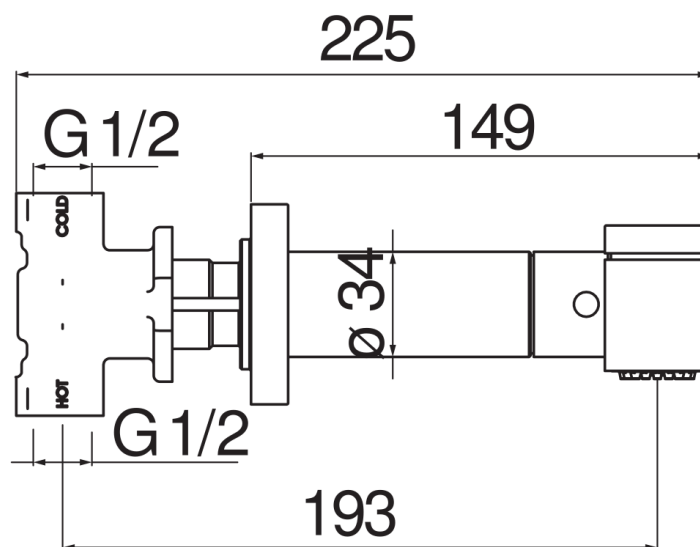

SPECIFICATIONS

Flush-fit single control

Moon drop PVD

Single jet hand shower with open / close button

100 cm hose

Packaging: 24 x 25 x 8 cm / 0,0048 m<sup>3</sup> / 2 kg

FLOW RATE DIAGRAM: HOT/COLD WATER

— Hand shower

FLOW RATE DIAGRAM: MIXED WATER

— Hand shower