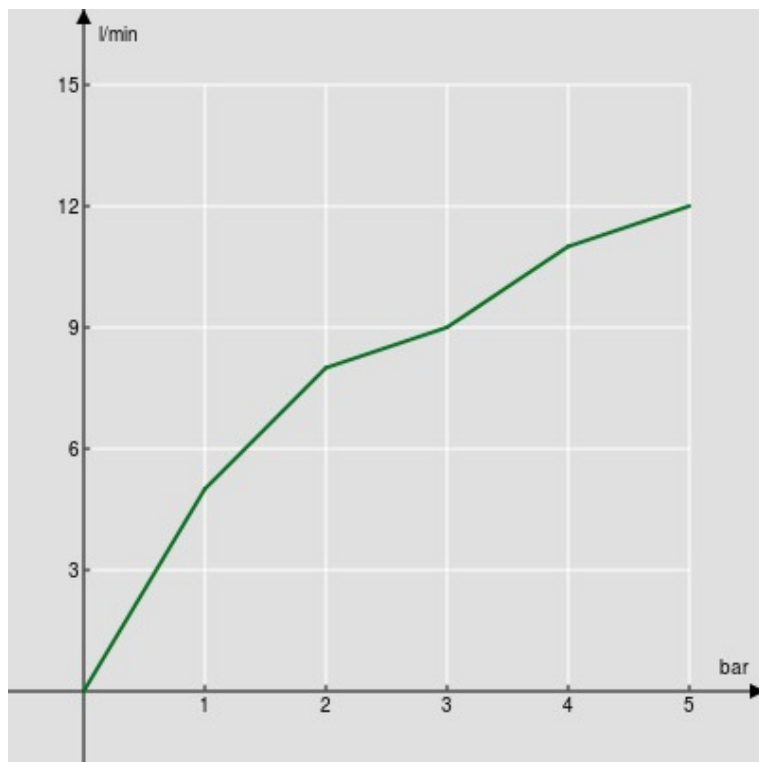

SPECIFICATIONS

Flush-fit single control

Chocolate red PVD

Single jet hand shower with open / close button

100 cm hose

Packaging: 24 x 25 x 8 cm / 0,0048 m<sup>3</sup> / 2 kg

FLOW RATE DIAGRAM: HOT/COLD WATER

— Hand shower

FLOW RATE DIAGRAM: MIXED WATER

— Hand shower