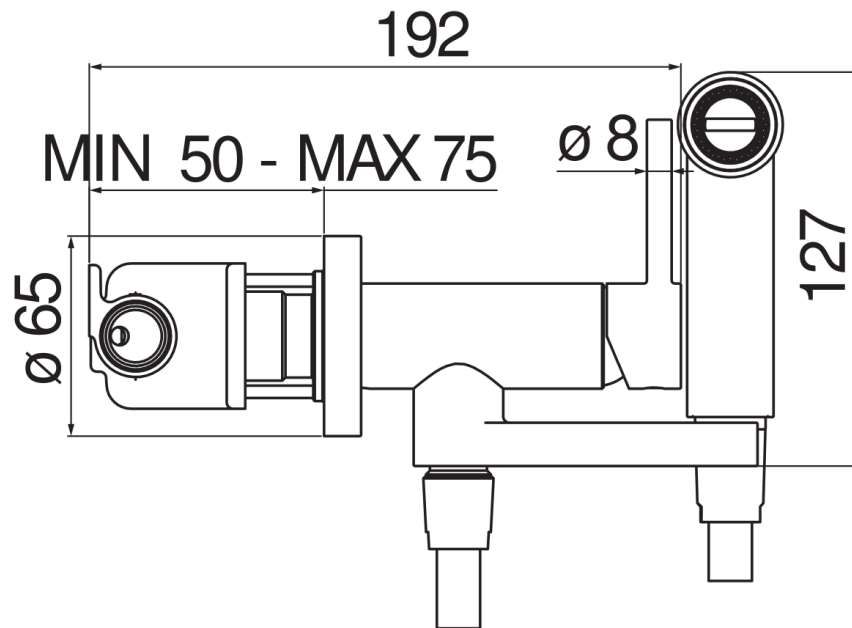

SPECIFICATIONS

Flush-fit single control

Chocolate red PVD

Single jet hand shower with open / close button

100 cm hose

Packaging: 24 x 25 x 8 cm / 0,0048 m<sup>3</sup> / 2 kg

FLOW RATE DIAGRAM: HOT/COLD WATER

— Hand shower

FLOW RATE DIAGRAM: MIXED WATER

— Hand shower