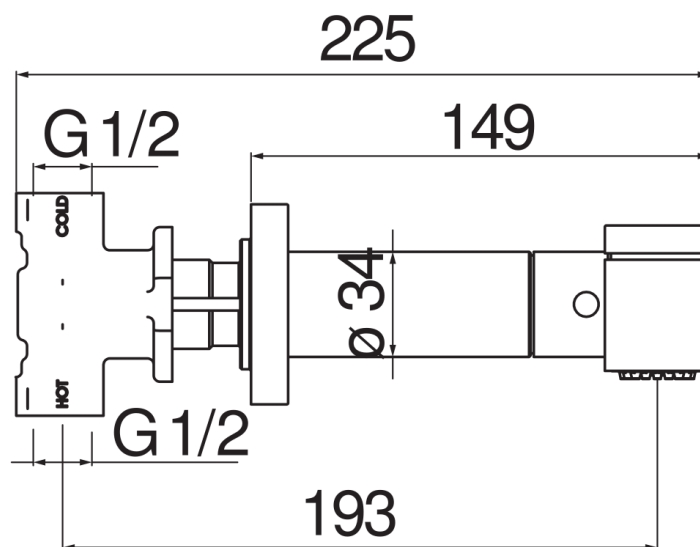

SPECIFICATIONS

Flush-fit single control

Chocolate red PVD

Single jet hand shower with open / close button

100 cm hose

Packaging: 24 x 25 x 8 cm / 0,0048 m<sup>3</sup> / 2 kg

FLOW RATE DIAGRAM: HOT/COLD WATER

— Hand shower

FLOW RATE DIAGRAM: MIXED WATER

— Hand shower