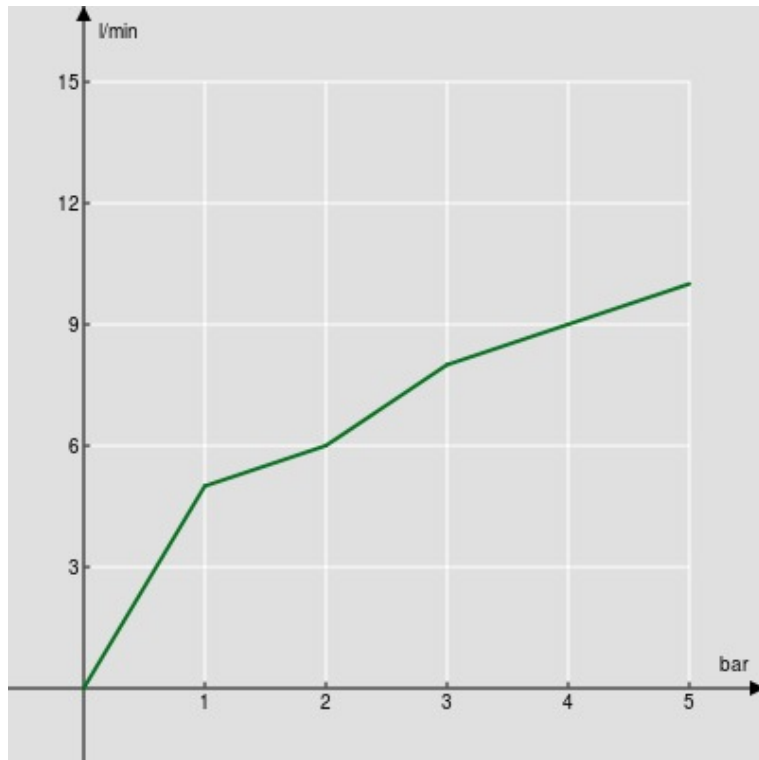

SPECIFICATIONS

Flush-fit single control

Chocolate red PVD

Single jet hand shower with open / close button

100 cm hose

Packaging: 24 x 25 x 8 cm / 0,0048 m<sup>3</sup> / 2 kg

FLOW RATE DIAGRAM: HOT/COLD WATER

— Hand shower

FLOW RATE DIAGRAM: MIXED WATER

— Hand shower