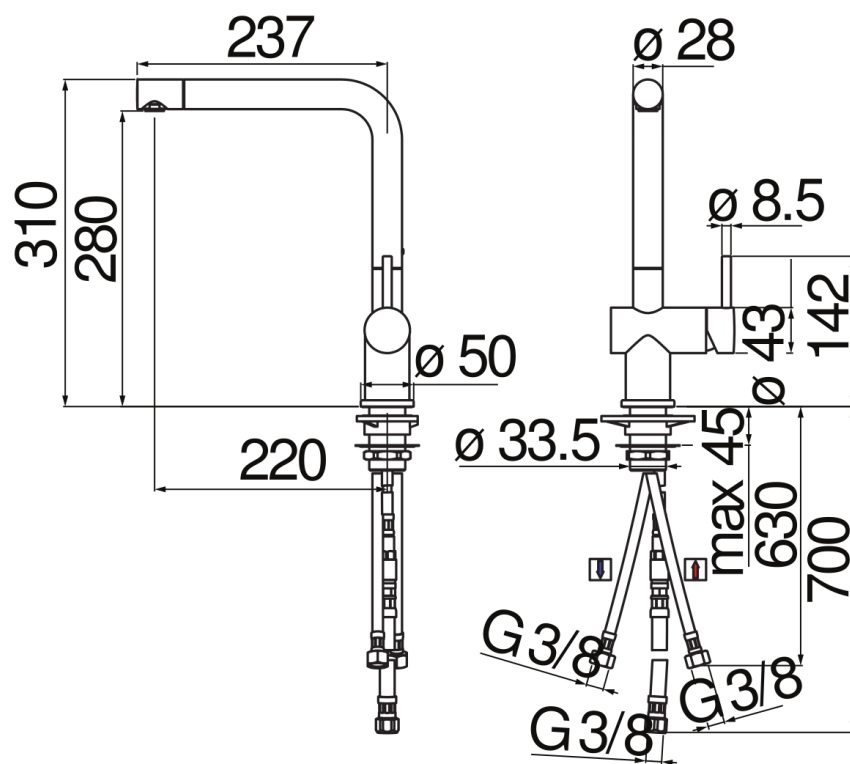

SPECIFICATIONS

Single control low pressure

Chrome

Swivel spout

Anti limescale aerator M 24 x 1

ø 3/8" stainless steel flexible pipe

50% two step cartridge for water saving

Packaging: 56,5 x 29 x 7,1 cm / 0,011633 m<sup>3</sup> / 3 kg

FLOW RATE DIAGRAM: HOT/COLD WATER

FLOW RATE DIAGRAM: MIXED WATER