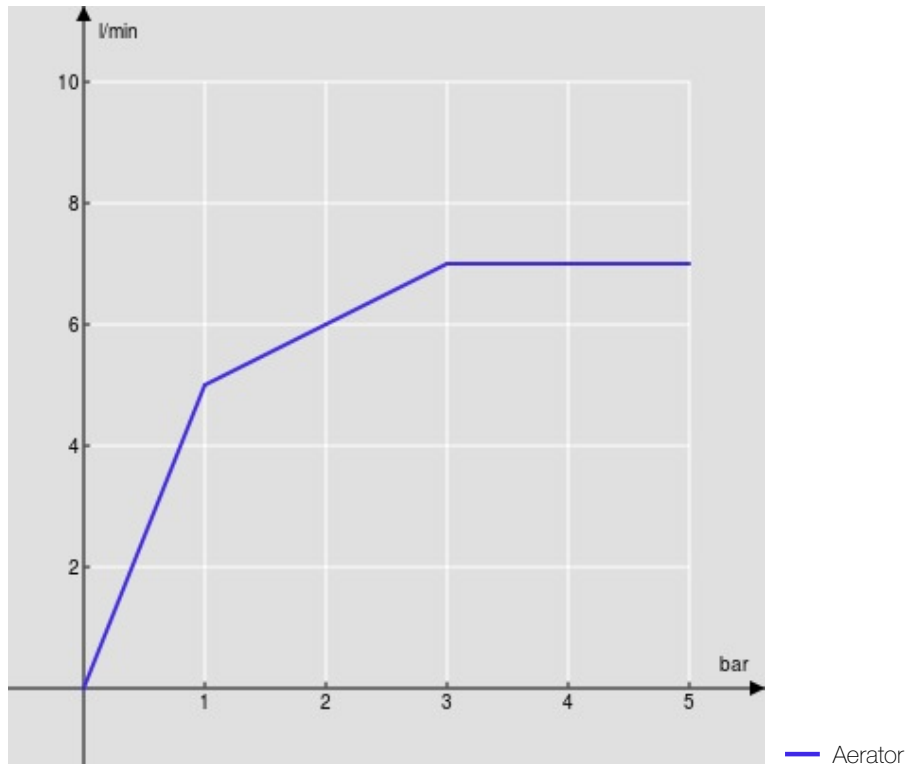

SPECIFICATIONS

Single control low pressure

Chrome

Swivel spout

Anti limescale aerator M 24 x 1

ø 3/8" stainless steel flexible pipe

50% two step cartridge for water saving

Packaging: 56,5 x 29 x 7,1 cm / 0,011633 m<sup>3</sup> / 3 kg

FLOW RATE DIAGRAM: HOT/COLD WATER

FLOW RATE DIAGRAM: MIXED WATER