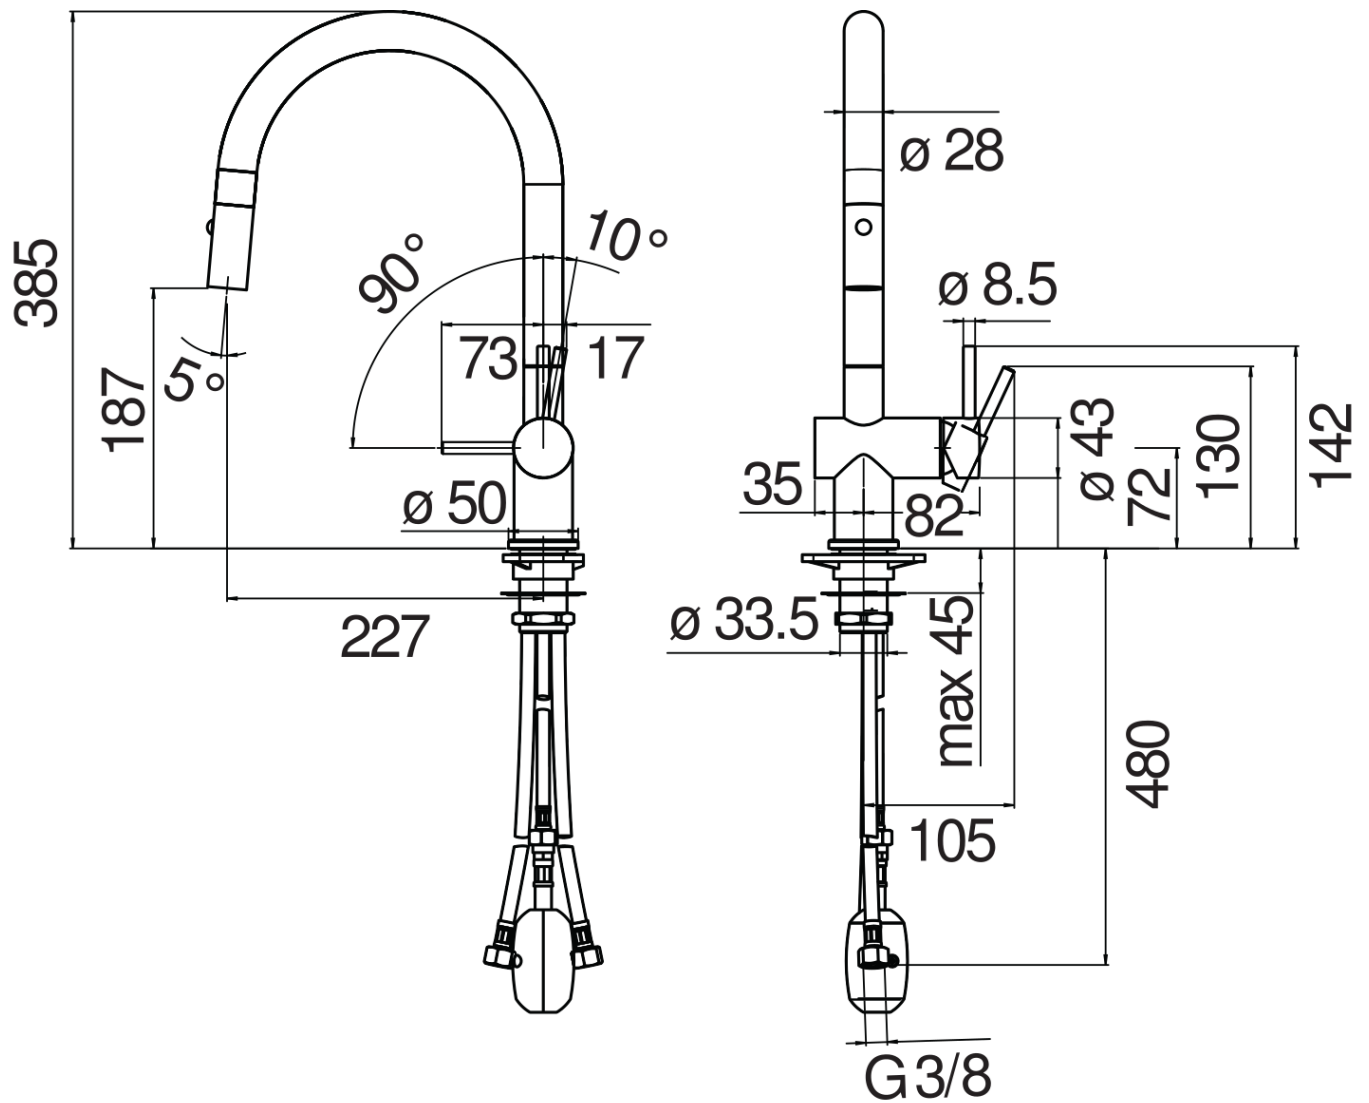

SPECIFICATIONS

Single control
Mora matt
360° swivel spout
Pull-out 2-jet hand shower
ø 3/8" stainless steel flexible pipe
50% two step cartridge for water saving
Packaging: 56,5 x 29 x 7,1 cm / 0,01163 m³ / 2,97 kg

CERTIFICATIONS

FLOW RATE DIAGRAM: HOT/COLD WATER

FLOW RATE DIAGRAM: MIXED WATER