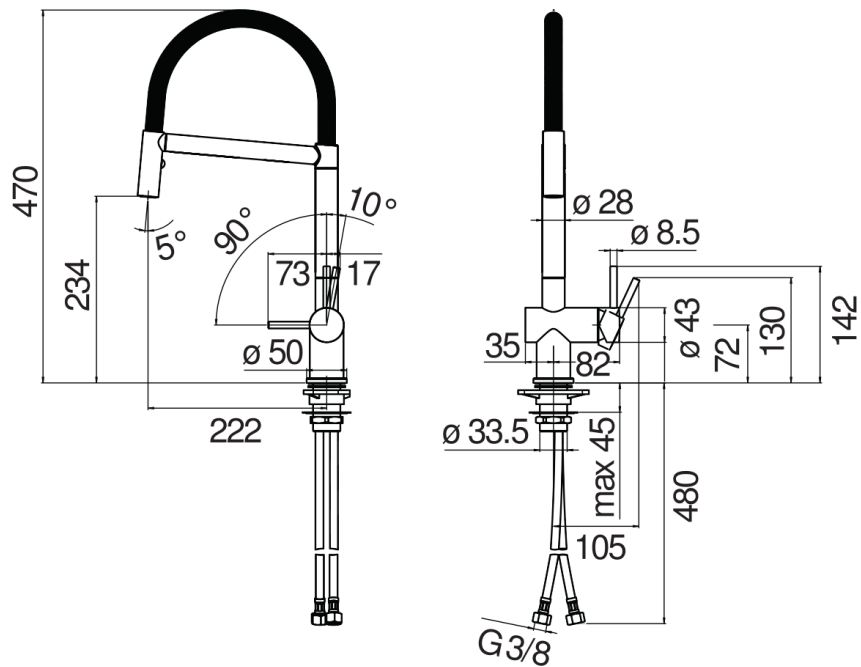

SPECIFICATIONS

Single control

Velvet black

360° swivel spout

Adjustable 2-jet hand shower

ø 3/8" stainless steel flexible pipe

50% two step cartridge for water saving

Packaging: 56,5 x 29 x 7,1 cm / 0,011633 m<sup>3</sup> / 2,72 kg

FLOW RATE DIAGRAM: HOT/COLD WATER

FLOW RATE DIAGRAM: MIXED WATER