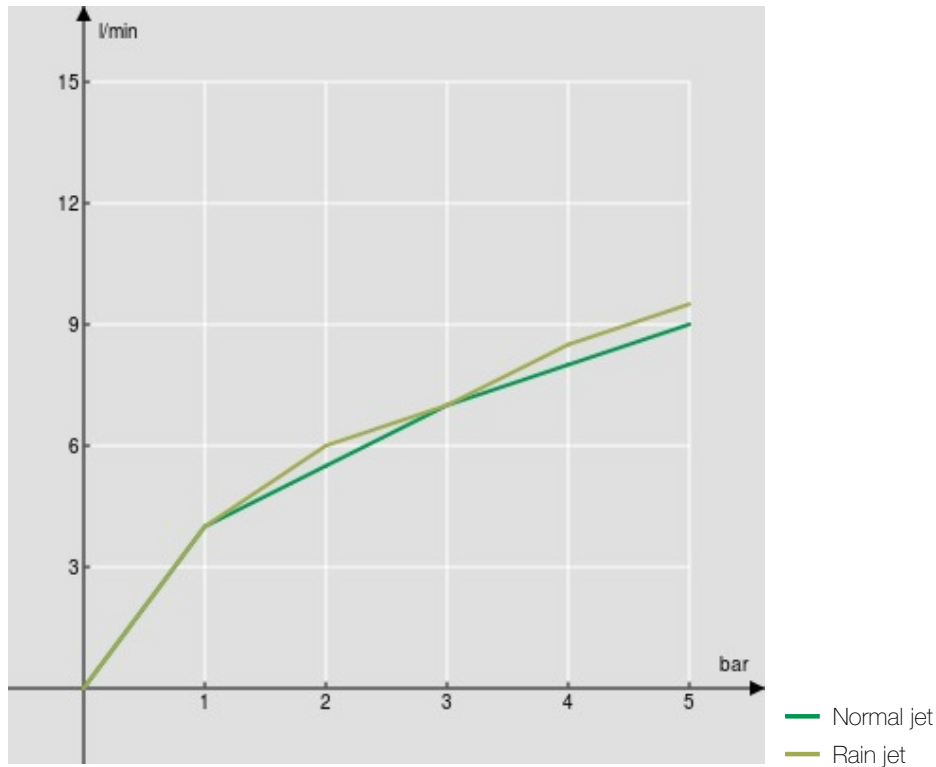

SPECIFICATIONS

Single control

Velvet black

360° swivel spout

Adjustable 2-jet hand shower

ø 3/8" stainless steel flexible pipe

50% two step cartridge for water saving

Packaging: 56,5 x 29 x 7,1 cm / 0,011633 m<sup>3</sup> / 2,72 kg

FLOW RATE DIAGRAM: HOT/COLD WATER

FLOW RATE DIAGRAM: MIXED WATER