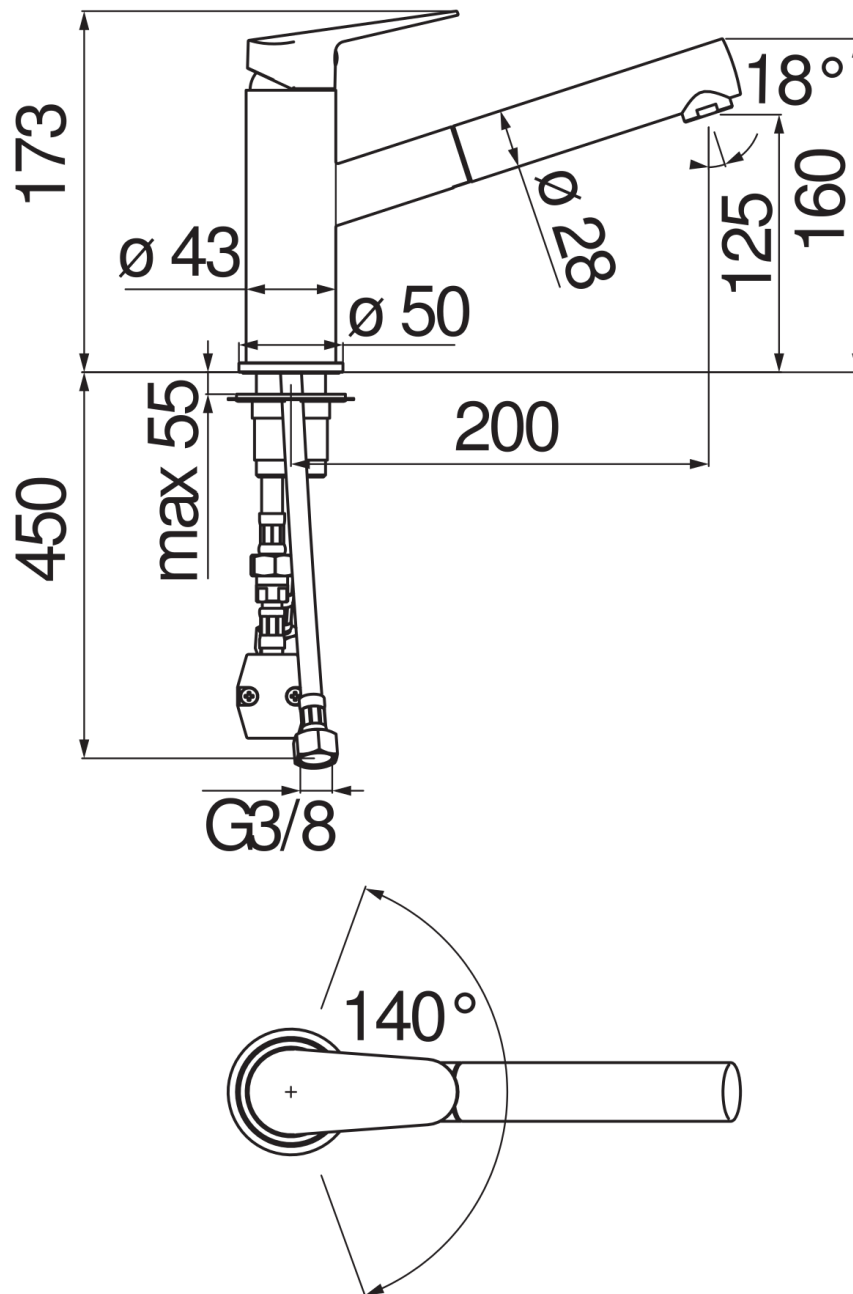

SPECIFICATIONS

Single control  
Chrome  
Swivel body  
Pull-out single jet hand shower  
ø 3/8" stainless steel flexible pipe  
50% two step cartridge for water saving  
Packaging: 41,5 x 16 x 7,5 cm / 0,00498 m<sup>3</sup> / 1,93 kg

CERTIFICATIONS

FLOW RATE DIAGRAM: HOT/COLD WATER

FLOW RATE DIAGRAM: MIXED WATER