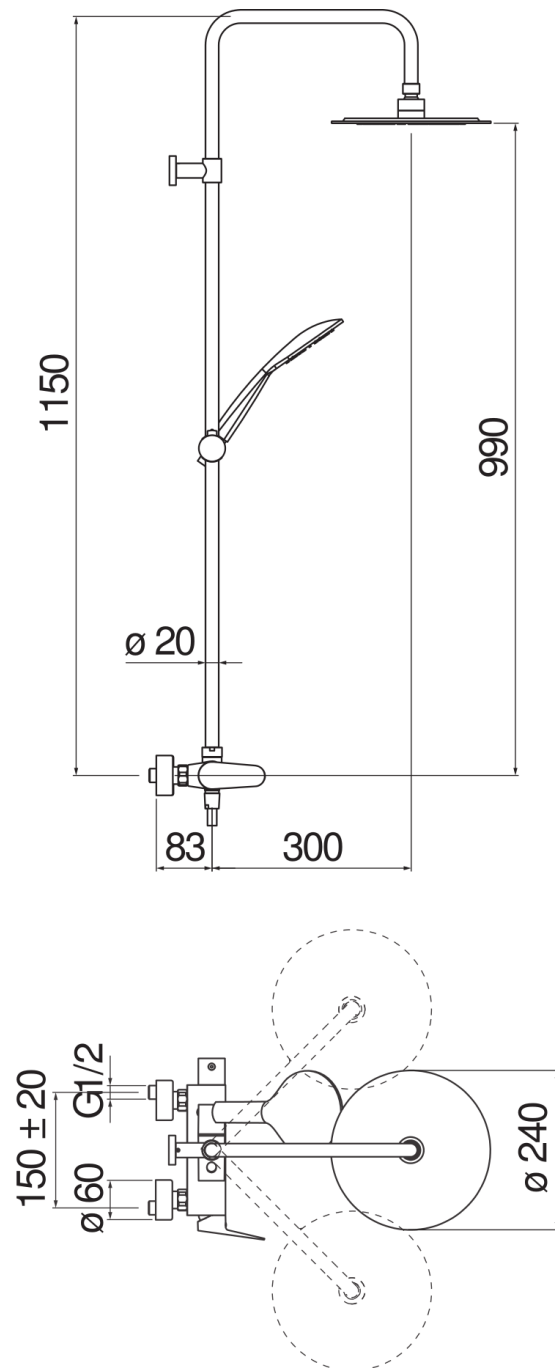

SPECIFICATIONS

External single control
Chrome
Swivel shower head ø 240 mm
Anti limescale system
Sliding swivel hand shower support
Single jet hand shower and 150 cm hose
50% two step cartridge for water saving
Packaging: 117 x 42 x 8,5 cm / 0,041769 m³ / 6 kg

CERTIFICATIONS

FLOW RATE DIAGRAM: HOT/COLD WATER

FLOW RATE DIAGRAM: MIXED WATER