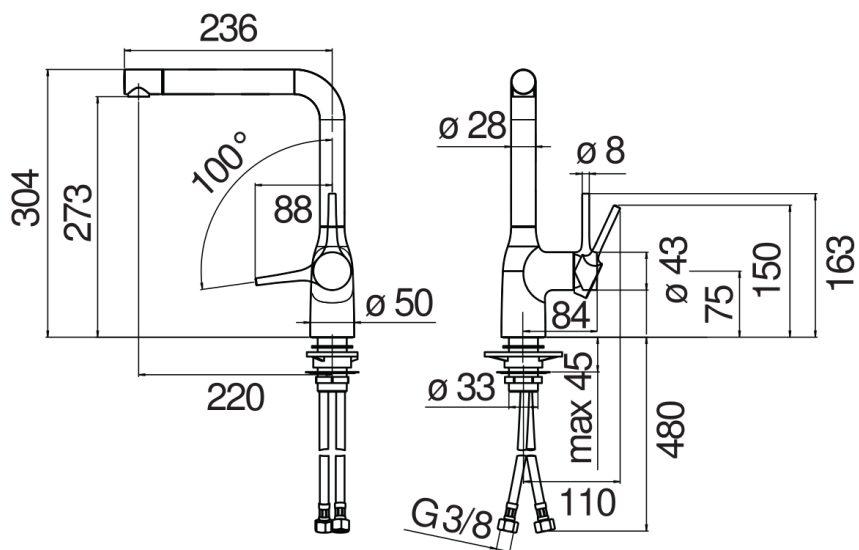

FLOW RATE DIAGRAM: HOT/COLD WATER