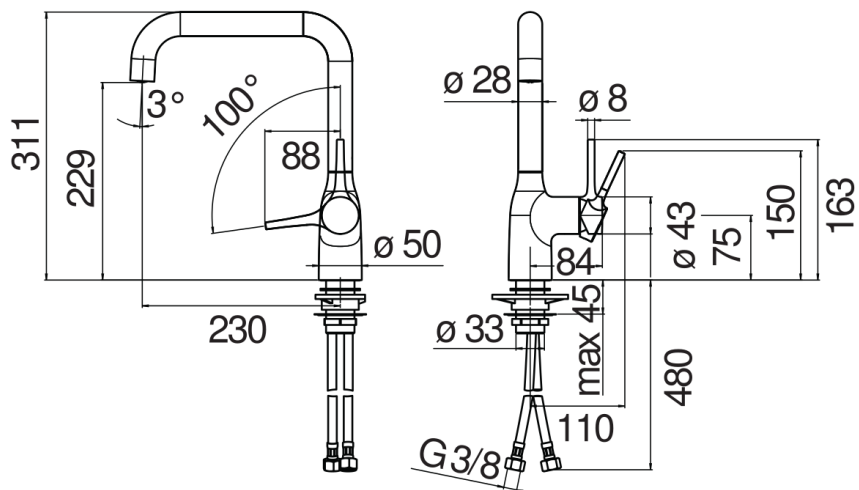

FLOW RATE DIAGRAM: HOT/COLD WATER