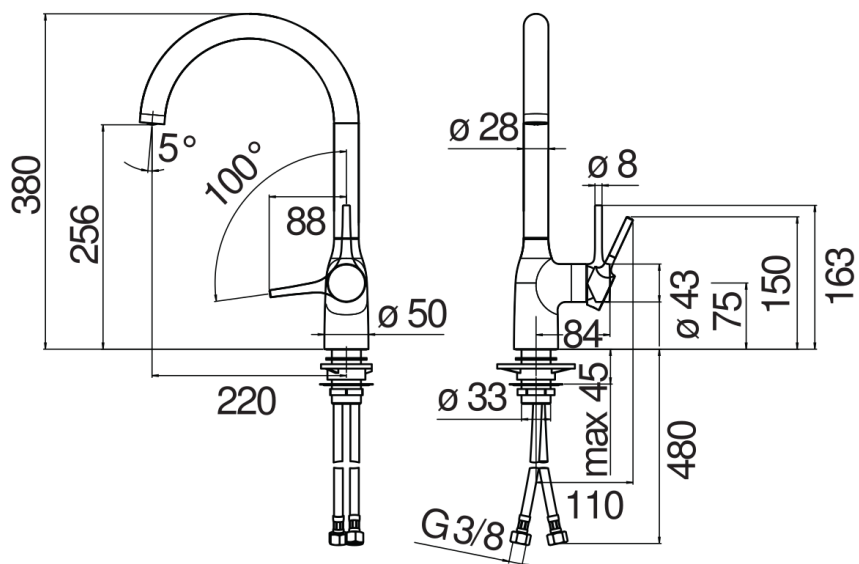

FLOW RATE DIAGRAM: HOT/COLD WATER