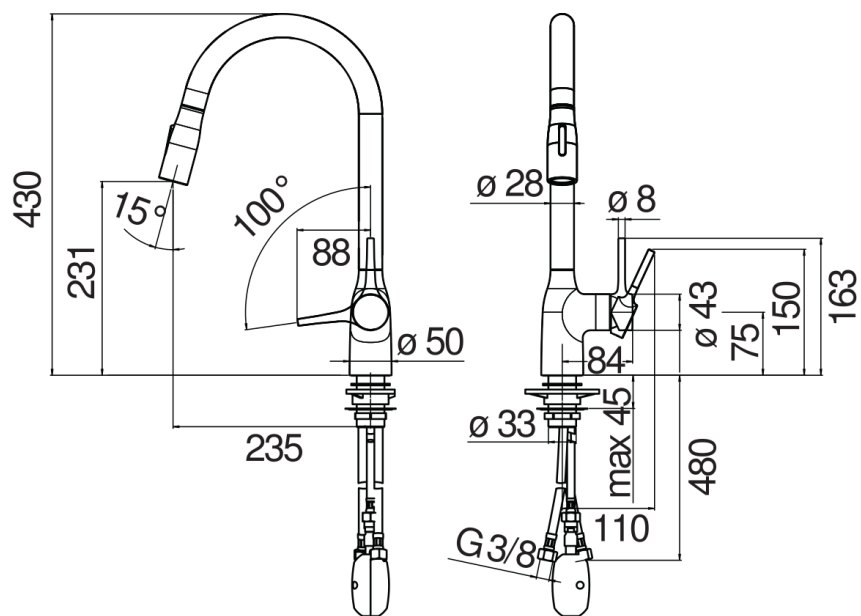

SPECIFICATIONS

Single control
Moon drop PVD
180° swivel spout (adaptable 120 ° or 360 °)
Pull-out 2-jet hand shower
ø 3/8" stainless steel flexible pipe
50% two step cartridge for water saving
Packaging: 56,5 x 29 x 7,1 cm / 0,01163 m³ / 2,97 kg

CERTIFICATIONS

FLOW RATE DIAGRAM: HOT/COLD WATER

FLOW RATE DIAGRAM: MIXED WATER