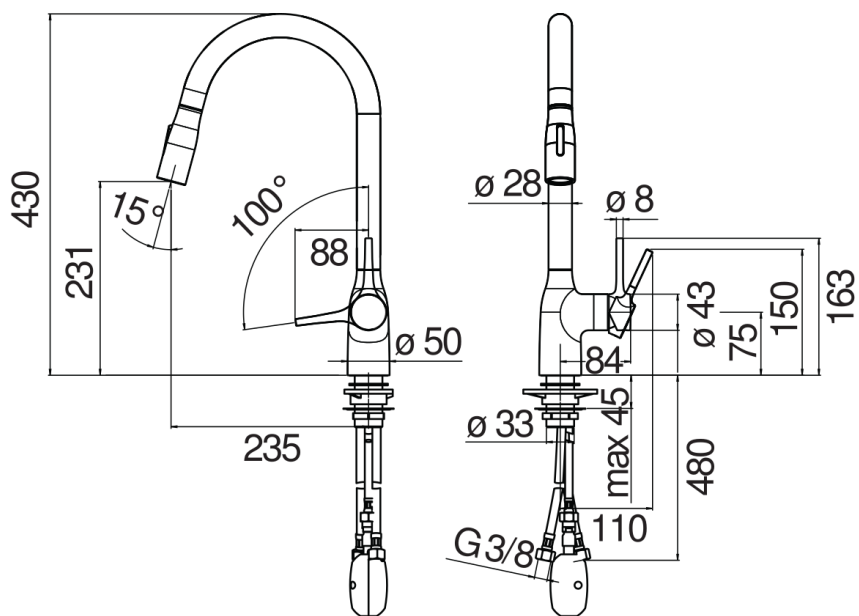

#### SPECIFICATIONS

Single control  
Chocolate red PVD  
180° swivel spout (adaptable 120 ° or 360 °)  
Pull-out 2-jet hand shower  
ø 3/8" stainless steel flexible pipe  
50% two step cartridge for water saving  
Packaging: 56,5 x 29 x 7,1 cm / 0,01163 m<sup>3</sup> / 2,97 kg

#### CERTIFICATIONS

FLOW RATE DIAGRAM: HOT/COLD WATER

FLOW RATE DIAGRAM: MIXED WATER