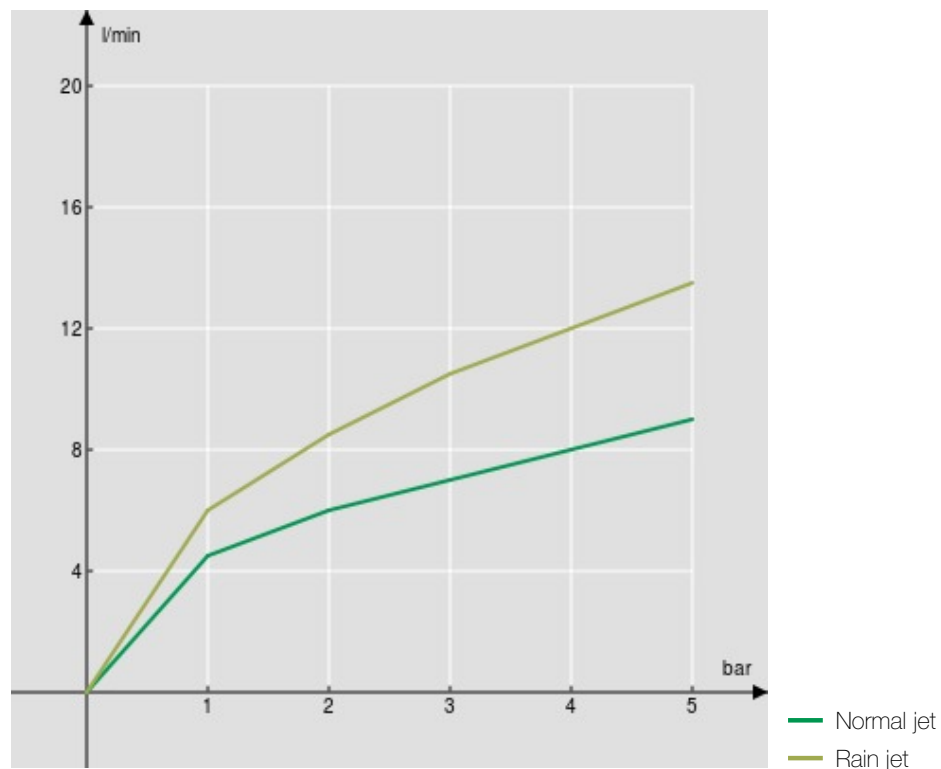

#### SPECIFICATIONS

Single control  
Chocolate red PVD  
180° swivel spout (adaptable 120 ° or 360 °)  
Pull-out 2-jet hand shower  
ø 3/8" stainless steel flexible pipe  
50% two step cartridge for water saving  
Packaging: 56,5 x 29 x 7,1 cm / 0,01163 m<sup>3</sup> / 2,97 kg

#### CERTIFICATIONS

FLOW RATE DIAGRAM: HOT/COLD WATER

FLOW RATE DIAGRAM: MIXED WATER