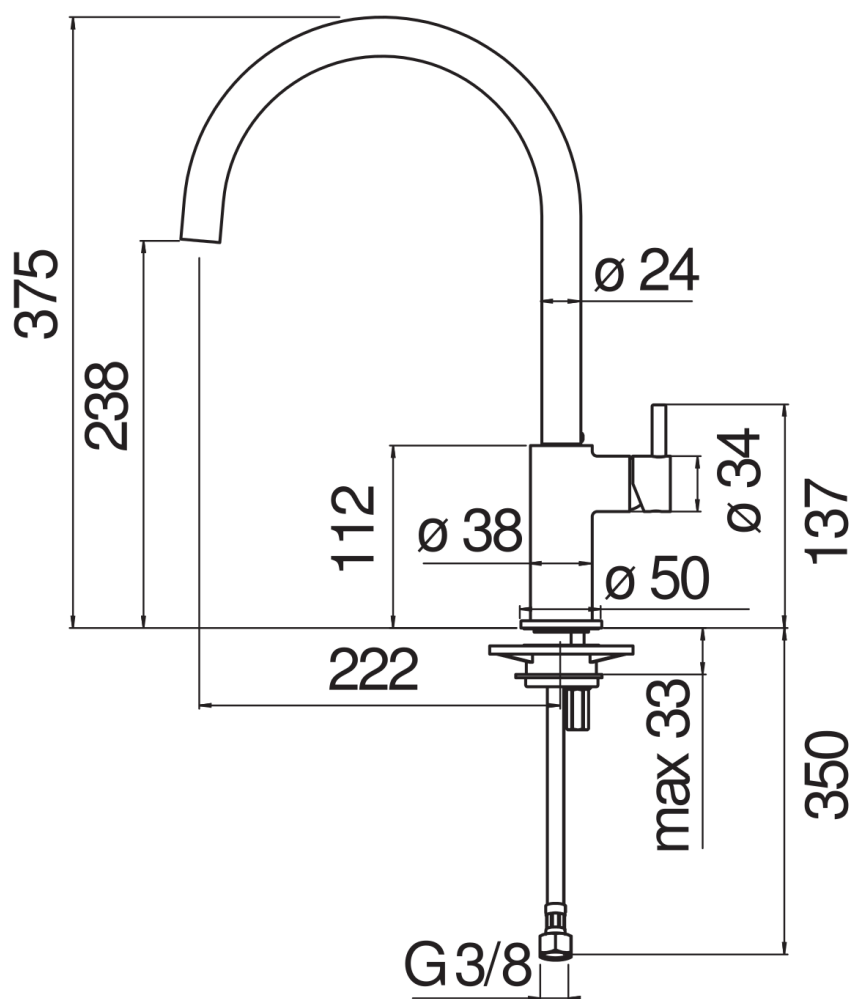

SPECIFICATIONS

Single control

Moon drop PVD

360° swivel spout

Anti limescale aerator M 21,5 x 1

ø 3/8" stainless steel flexible pipe

50% two step cartridge for water saving

Packaging: 56,5 x 29 x 7,1 cm / 0,01163 m³ / 2,29 kg

FLOW RATE DIAGRAM: HOT/COLD WATER

FLOW RATE DIAGRAM: MIXED WATER