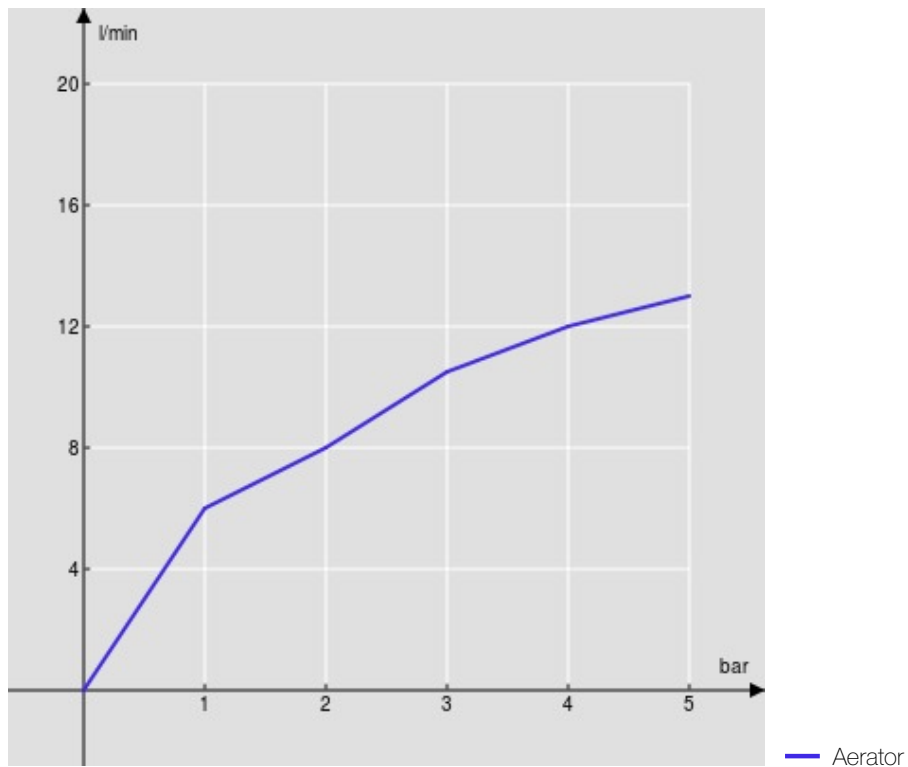

SPECIFICATIONS

Single control

Moon drop PVD

360° swivel spout

Anti limescale aerator M 21,5 x 1

ø 3/8" stainless steel flexible pipe

50% two step cartridge for water saving

Packaging: 56,5 x 29 x 7,1 cm / 0,01163 m³ / 2,29 kg

FLOW RATE DIAGRAM: HOT/COLD WATER

FLOW RATE DIAGRAM: MIXED WATER