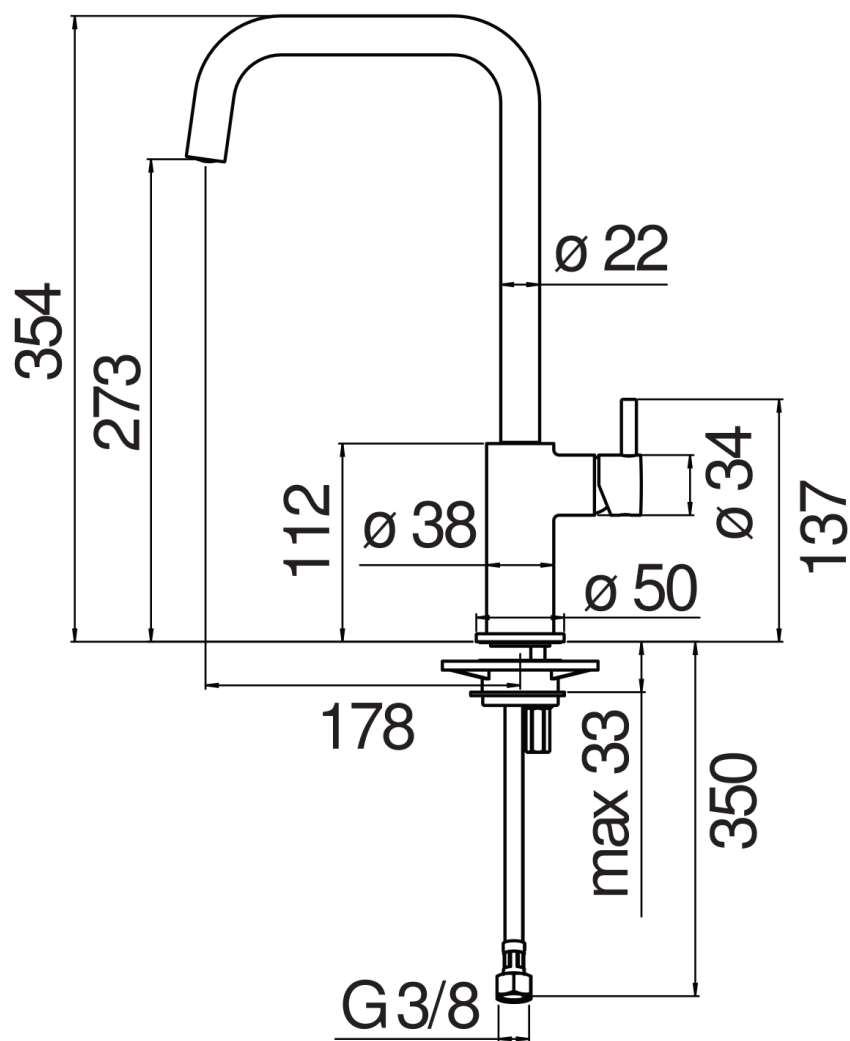

SPECIFICATIONS

Single control
Moon drop PVD
360° swivel spout
Anti limescale aerator M 18,5 x 1
ø 3/8" stainless steel flexible pipe
50% two step cartridge for water saving
Packaging: 56,5 x 29 x 7,1 cm / 0,01163 m³ / 2,06 kg

CERTIFICATIONS

FLOW RATE DIAGRAM: HOT/COLD WATER

FLOW RATE DIAGRAM: MIXED WATER