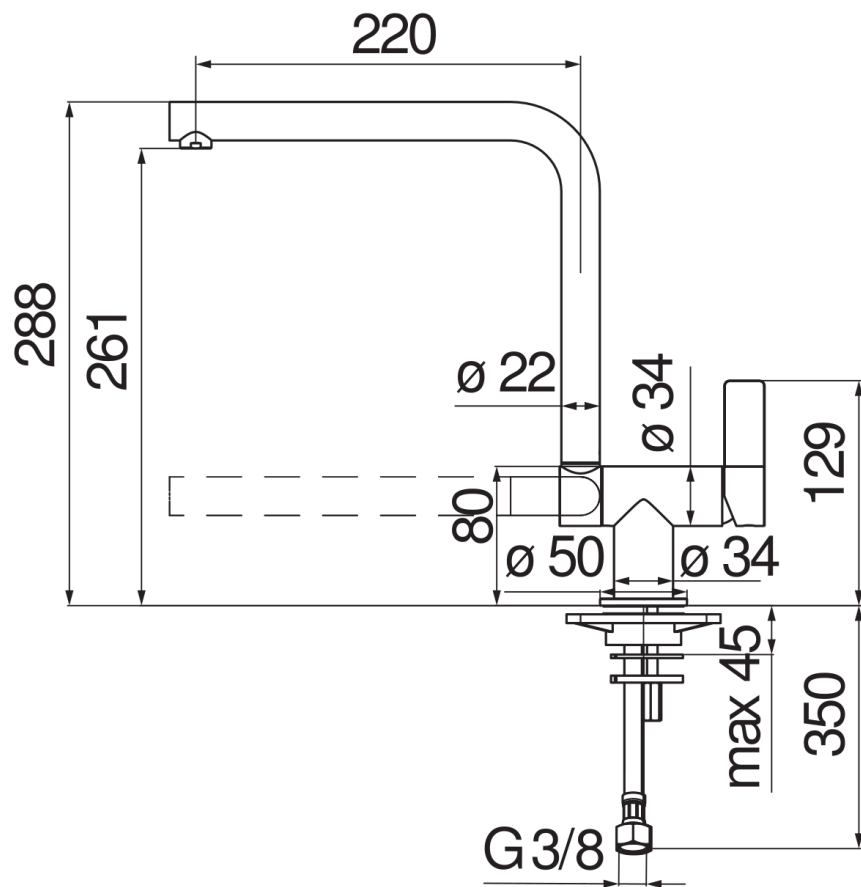

IMAGE NOT
AVAILABLE

SPECIFICATIONS

Single control mixer tap with pull-down spout

Inox

360° swivel spout

Anti limescale aerator M 18,5 x 1

ø 3/8" stainless steel flexible pipe

50% two step cartridge for water saving

Packaging: 56,5 x 29 x 7,1 cm / 0,011633 m³ / 2 kg

CERTIFICATIONS

FLOW RATE DIAGRAM: HOT/COLD WATER

— Aerator

FLOW RATE DIAGRAM: MIXED WATER

— Aerator