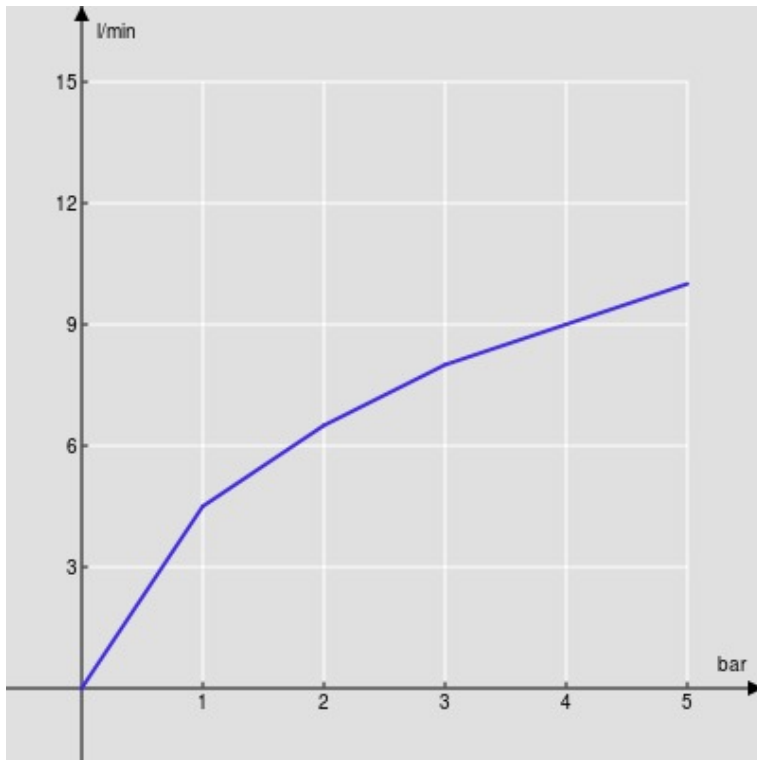

IMAGE NOT
AVAILABLE

SPECIFICATIONS

Single control mixer tap with pull-down spout

Inox

360° swivel spout

Anti limescale aerator M 18,5 x 1

ø 3/8" stainless steel flexible pipe

50% two step cartridge for water saving

Packaging: 56,5 x 29 x 7,1 cm / 0,011633 m³ / 2 kg

CERTIFICATIONS

FLOW RATE DIAGRAM: HOT/COLD WATER

— Aerator

FLOW RATE DIAGRAM: MIXED WATER

— Aerator