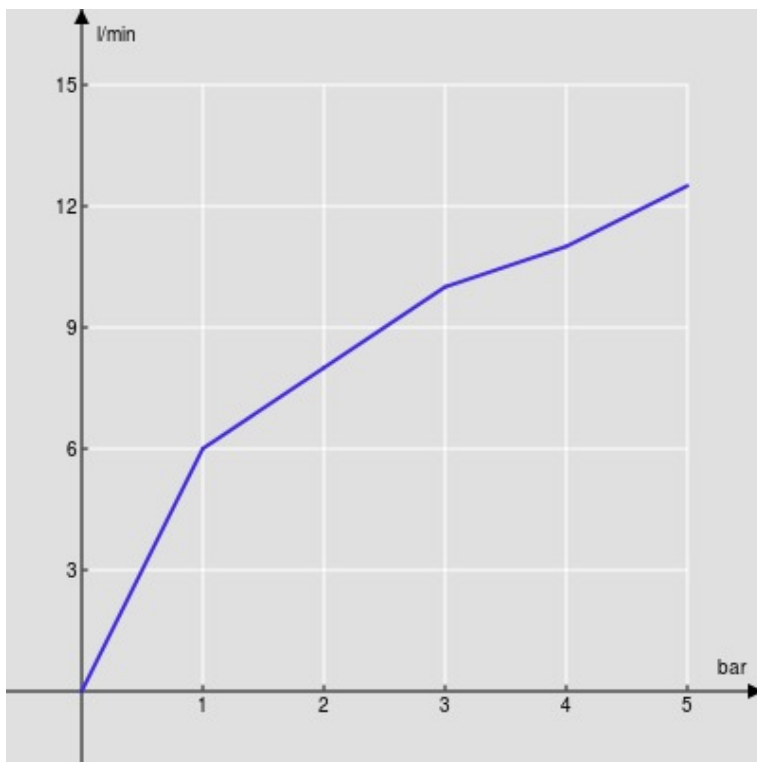

IMAGE NOT
AVAILABLE

SPECIFICATIONS

Single control mixer tap with pull-down spout

Inox

360° swivel spout

Anti limescale aerator M 18,5 x 1

ø 3/8" stainless steel flexible pipe

50% two step cartridge for water saving

Packaging: 56,5 x 29 x 7,1 cm / 0,011633 m³ / 2 kg

CERTIFICATIONS

FLOW RATE DIAGRAM: HOT/COLD WATER

— Aerator

FLOW RATE DIAGRAM: MIXED WATER

— Aerator