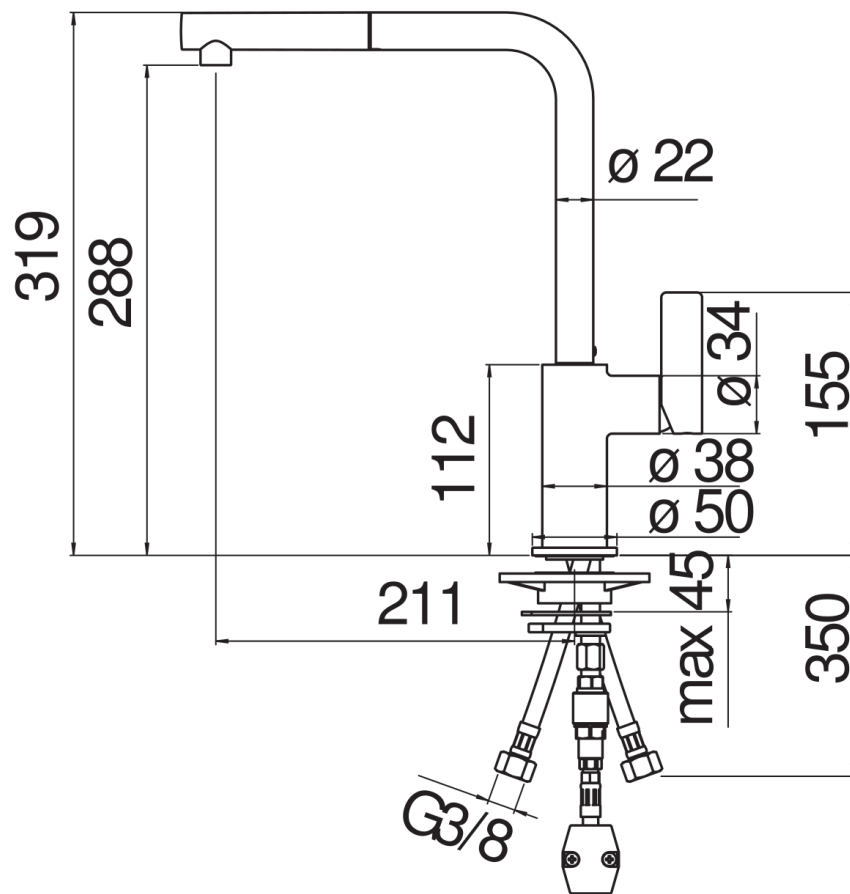

SPECIFICATIONS

Single control
Velvet black
Swivel spout
Pull-out single jet hand shower
ø 3/8" stainless steel flexible pipe
50% two step cartridge for water saving
Packaging: 56,5 x 29 x 7,1 cm / 0,01163 m³ / 2,16 kg

CERTIFICATIONS

FLOW RATE DIAGRAM: HOT/COLD WATER

FLOW RATE DIAGRAM: MIXED WATER