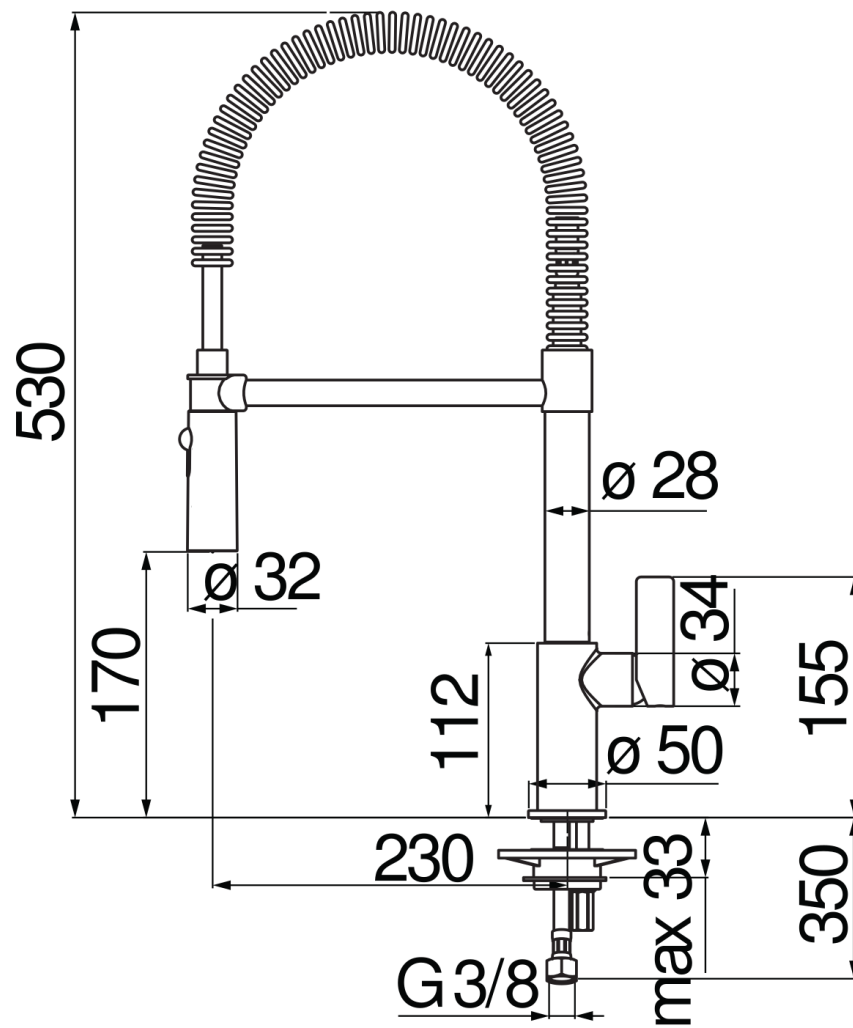

#### SPECIFICATIONS

Single control

Chrome

360° swivel spout

Directional 2 jet swivel shower head with magnetic clip

ø 3/8" stainless steel flexible pipe

50% two step cartridge for water saving

Packaging: 56,5 x 29 x 7,1 cm / 0,011633 m<sup>3</sup> / 2,72 kg

#### CERTIFICATIONS

FLOW RATE DIAGRAM: HOT/COLD WATER

FLOW RATE DIAGRAM: MIXED WATER