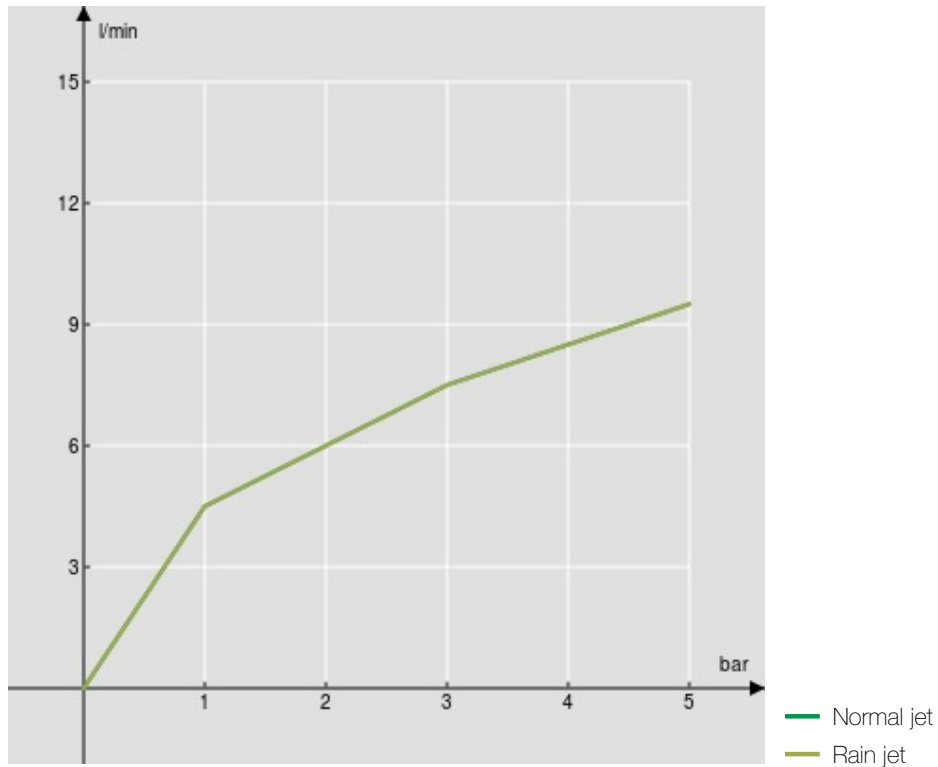

FLOW RATE DIAGRAM: MIXED WATER