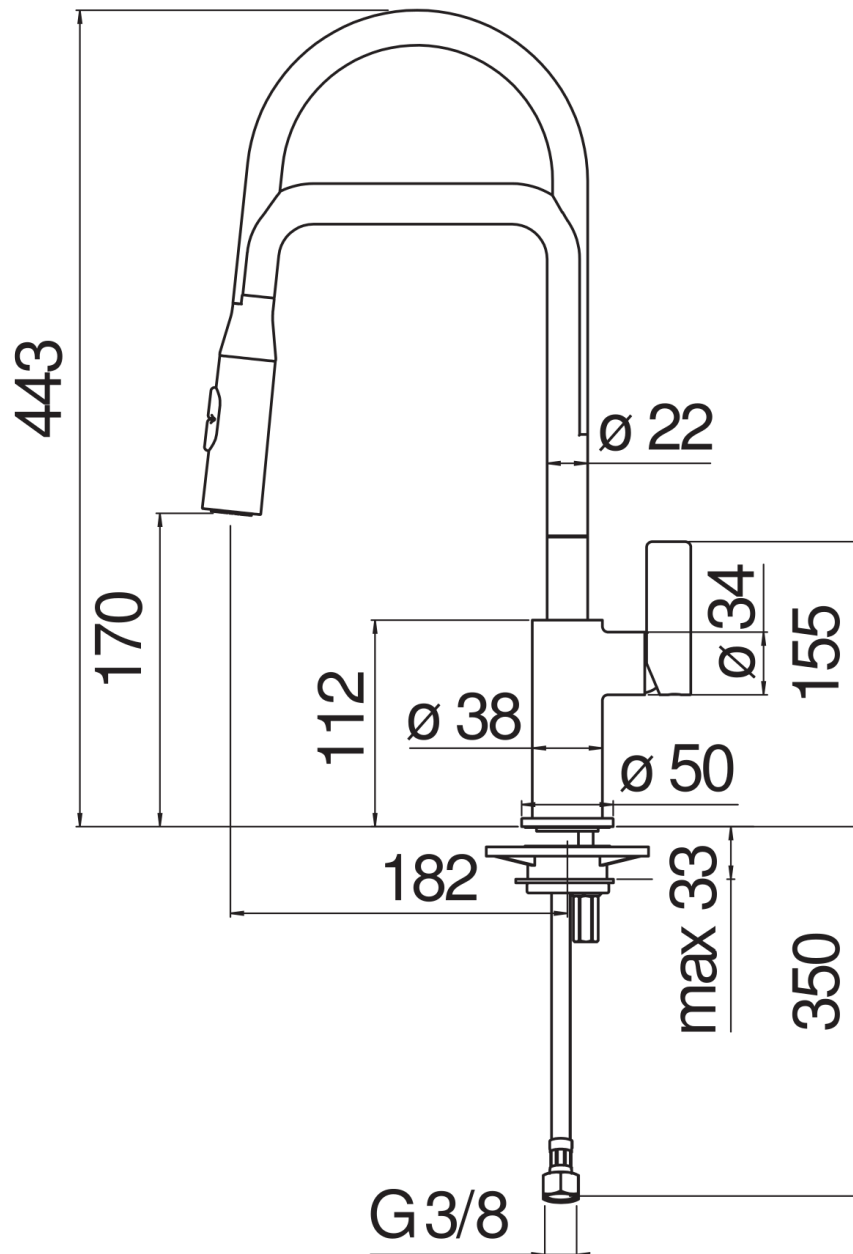

SPECIFICATIONS

Single control  
Chrome  
360° swivel spout  
Adjustable 2-jet hand shower  
ø 3/8" stainless steel flexible pipe  
50% two step cartridge for water saving  
Packaging: 56,5 x 29 x 7,1 cm / 0,01163 m<sup>3</sup> / 2,58 kg

CERTIFICATIONS

FLOW RATE DIAGRAM: HOT/COLD WATER

FLOW RATE DIAGRAM: MIXED WATER