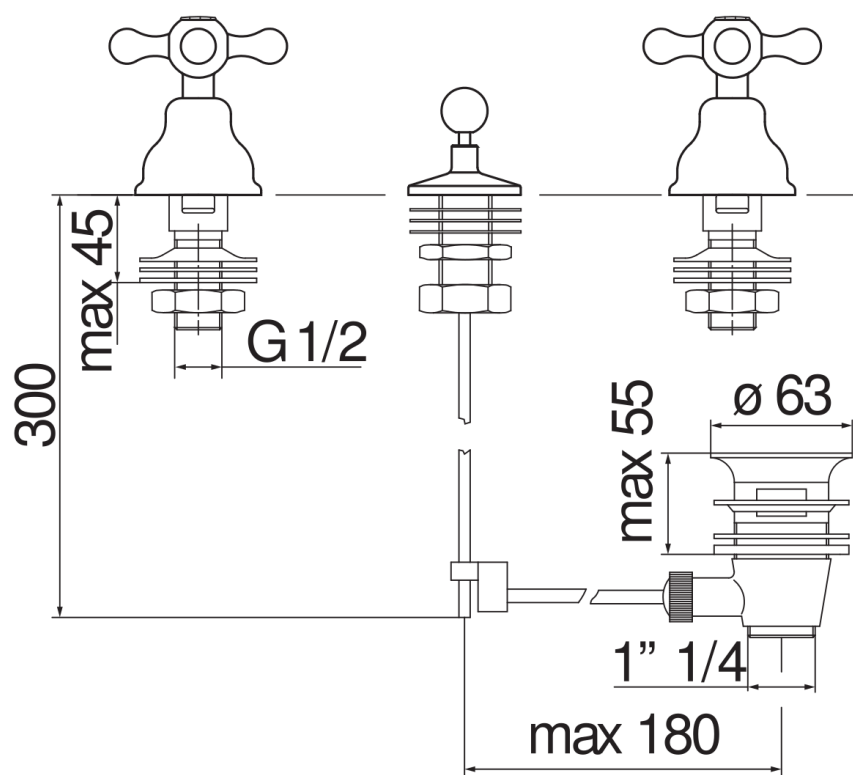

#### SPECIFICATIONS

3-hole set

Chrome

1 1/4" waste with patented SNAP system

Rim water outlet

Packaging: 41,2 x 16,4 x 7,1 cm / 0,0048 m<sup>3</sup> / 1,7 kg

#### CERTIFICATIONS

FLOW RATE DIAGRAM: HOT/COLD WATER