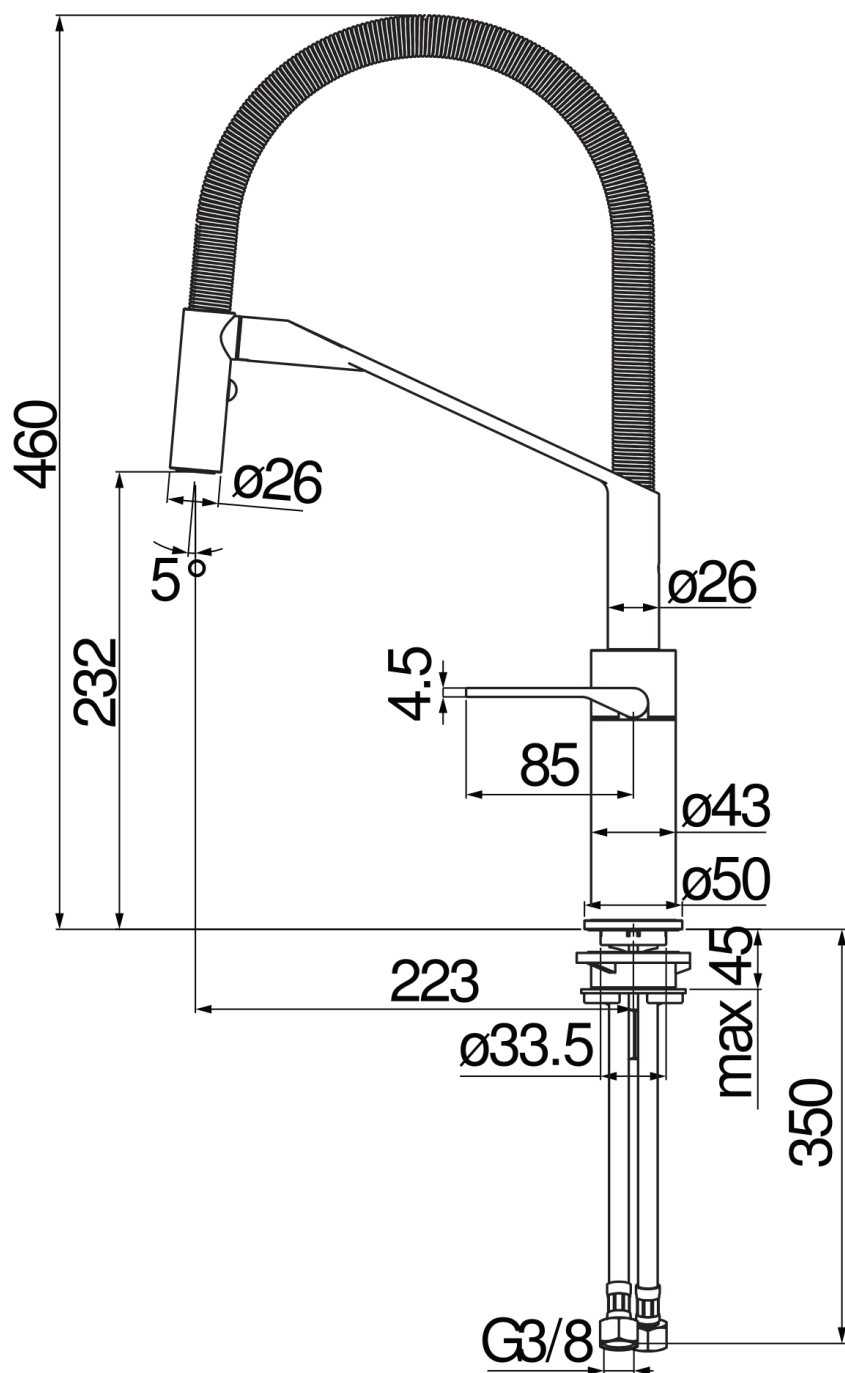

SPECIFICATIONS

Single control
Chrome and Velvet black
360° swivel spout
Adjustable 2-jet hand shower
ø 3/8" stainless steel flexible pipe
Energy saving system with cold water side opening
Packaging: 56,5 x 29 x 7,1 cm / 0,011633 m³

CERTIFICATIONS

FLOW RATE DIAGRAM: HOT/COLD WATER

FLOW RATE DIAGRAM: MIXED WATER