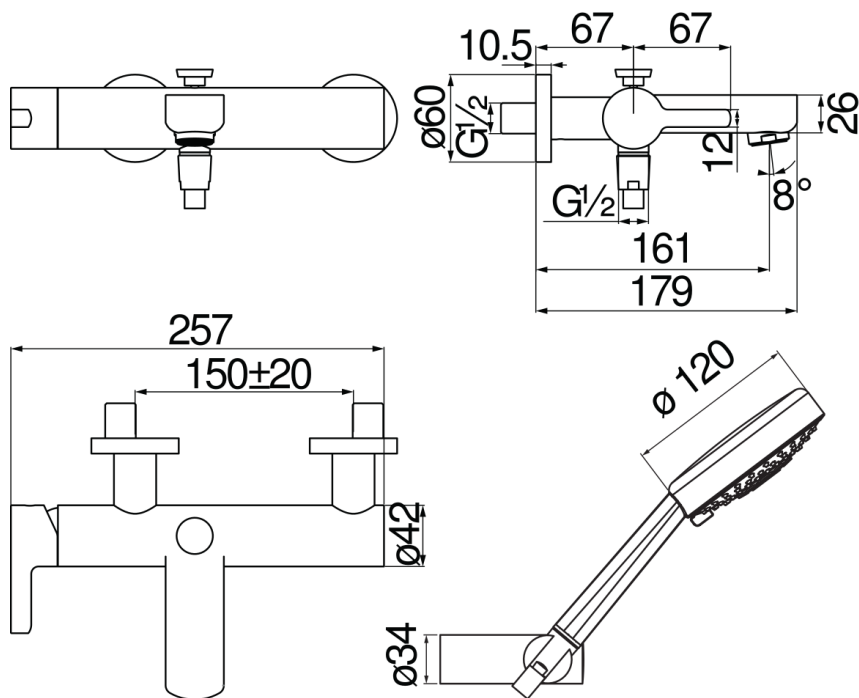

SPECIFICATIONS

External single control mixer tap with shower set
Velvet black
Anti limescale aerator M 28 x 1
Auto return deviator
Adjustable hand shower support
4-jet hand shower and 150 cm hose
50% two step cartridge for water saving
Packaging: 37,1 x 23,7 x 11 cm / 0,00967 m³ / 3,52 kg

CERTIFICATIONS

FLOW RATE DIAGRAM: HOT/COLD WATER

FLOW RATE DIAGRAM: MIXED WATER