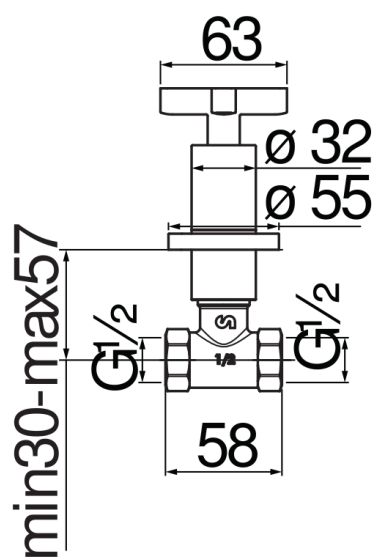

SPECIFICATIONS

Pair of flush-fit stop taps

Velvet black

2-way inlet

ø 1/2" outlets

Packaging: 41,2 x 16,4 x 7,1 cm / 0,004797 m³ / 1,4 kg

FLOW RATE DIAGRAM: HOT/COLD WATER