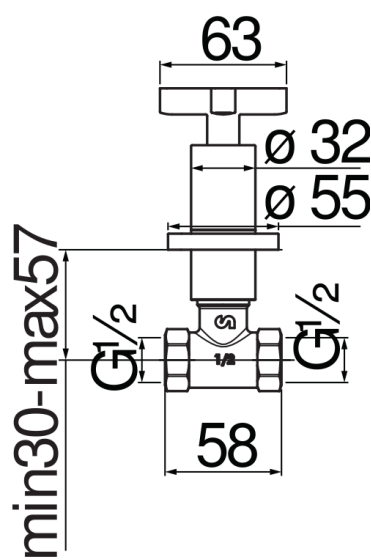

SPECIFICATIONS

Pair of flush-fit stop taps

Velvet black

2-way inlet

ø 1/2" outlets

Packaging: 41,2 x 16,4 x 7,1 cm / 0,004797 m³ / 1,4 kg

FLOW RATE DIAGRAM: HOT/COLD WATER