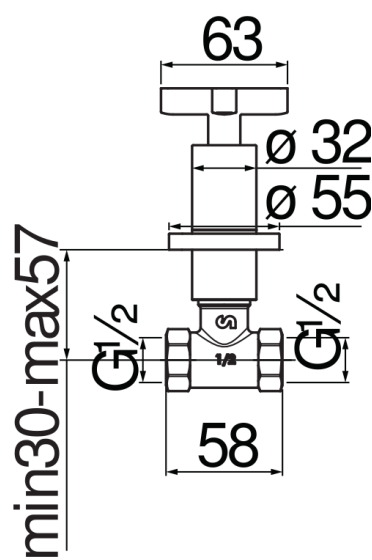

SPECIFICATIONS

Pair of flush-fit stop taps

Chrome

2-way inlet

ø 1/2" outlets

Packaging: 41,2 x 16,4 x 7,1 cm / 0,004797 m<sup>3</sup> / 1,4 kg

FLOW RATE DIAGRAM: HOT/COLD WATER