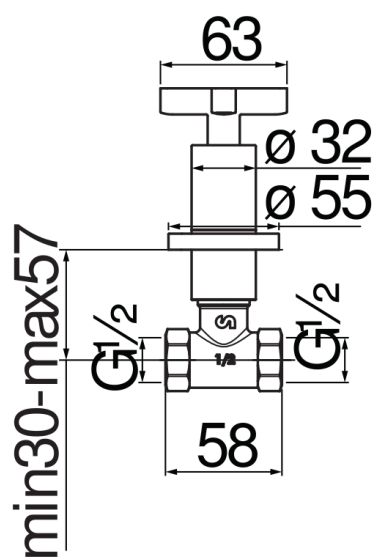

SPECIFICATIONS

Pair of flush-fit stop taps

Chrome

2-way inlet

ø 1/2" outlets

Packaging: 41,2 x 16,4 x 7,1 cm / 0,004797 m<sup>3</sup> / 1,4 kg

FLOW RATE DIAGRAM: HOT/COLD WATER