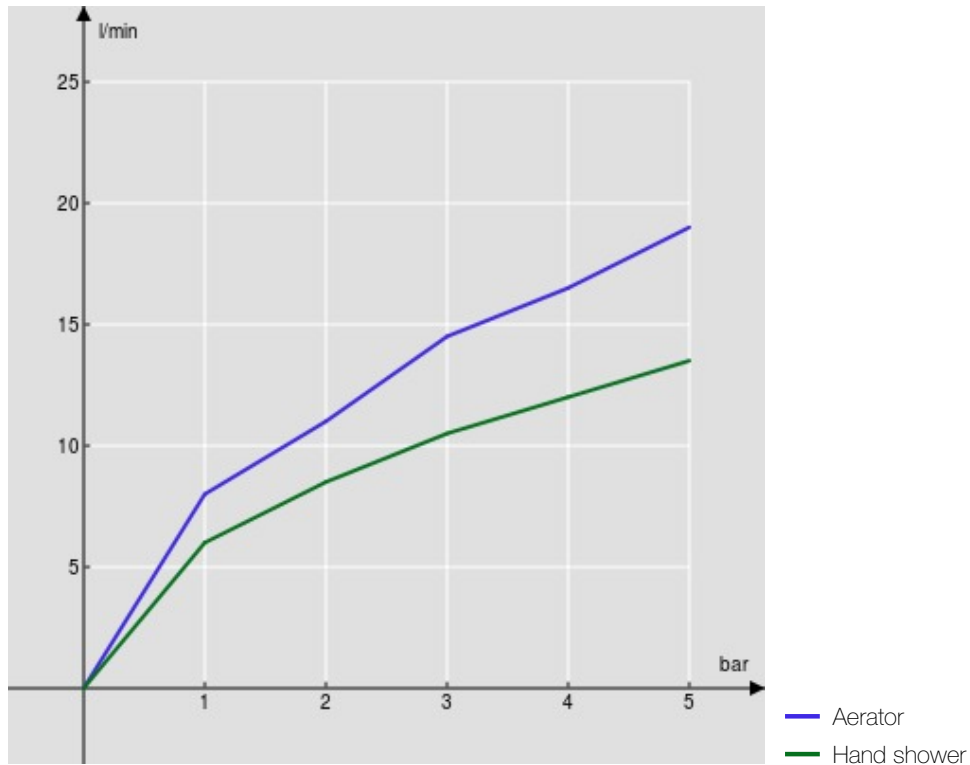

SPECIFICATIONS

External thermostatic control with shower set

Velvet black

38° C safety cut-out

Non-return valves

Anti limescale aerator M 24 x 1

Fixed hand shower support

Single jet hand shower and 150 cm hose

Packaging: 41 x 21 x 7 cm / 0,00603 m³ / 2,29 kg

CERTIFICATIONS

FLOW RATE DIAGRAM: HOT/COLD WATER

FLOW RATE DIAGRAM: MIXED WATER