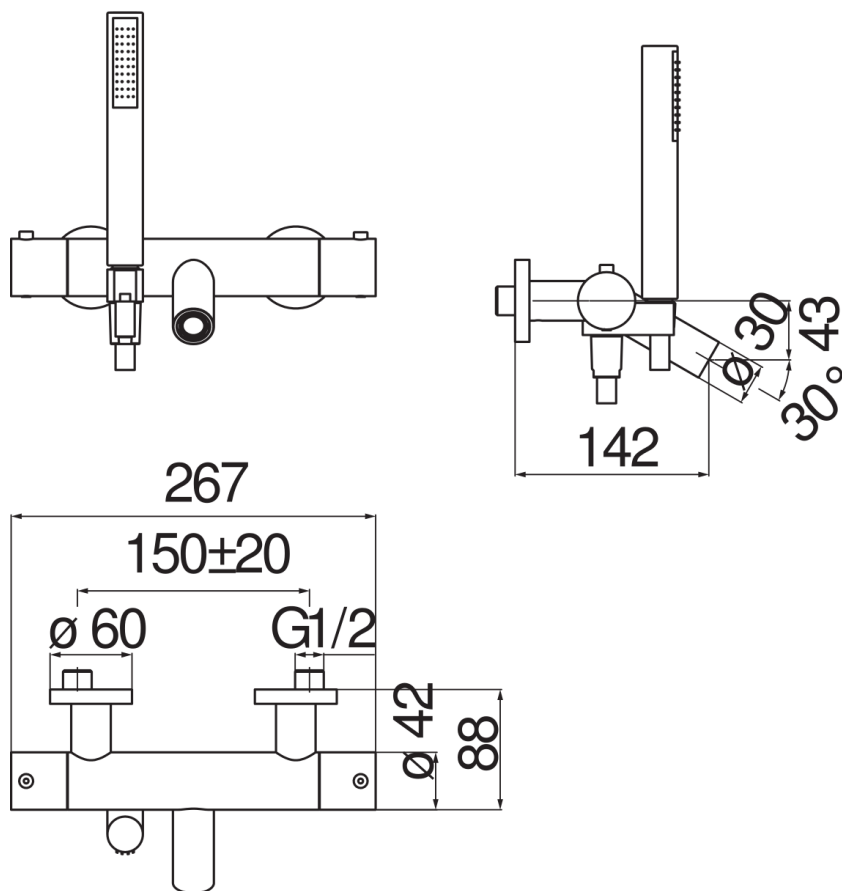

SPECIFICATIONS

External thermostatic control with shower set

Velvet black

38° C safety cut-out

Non-return valves

Anti limescale aerator M 24 x 1

Fixed hand shower support

Single jet hand shower and 150 cm hose

Packaging: 41 x 21 x 7 cm / 0,00603 m³ / 2,29 kg

CERTIFICATIONS

FLOW RATE DIAGRAM: HOT/COLD WATER

FLOW RATE DIAGRAM: MIXED WATER