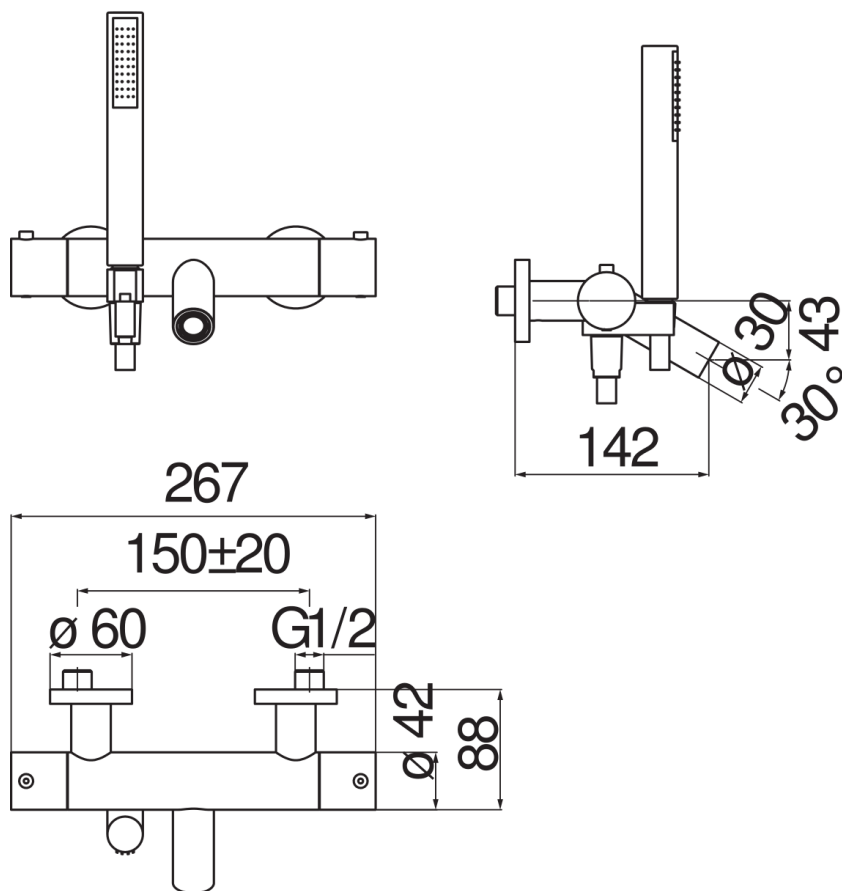

SPECIFICATIONS

External thermostatic control with shower set

Polar white

38° C safety cut-out

Non-return valves

Anti limescale aerator M 24 x 1

Fixed hand shower support

Single jet hand shower and 150 cm hose

Packaging: 41 x 21 x 7 cm / 0,00603 m³ / 2,29 kg

CERTIFICATIONS

FLOW RATE DIAGRAM: HOT/COLD WATER

FLOW RATE DIAGRAM: MIXED WATER