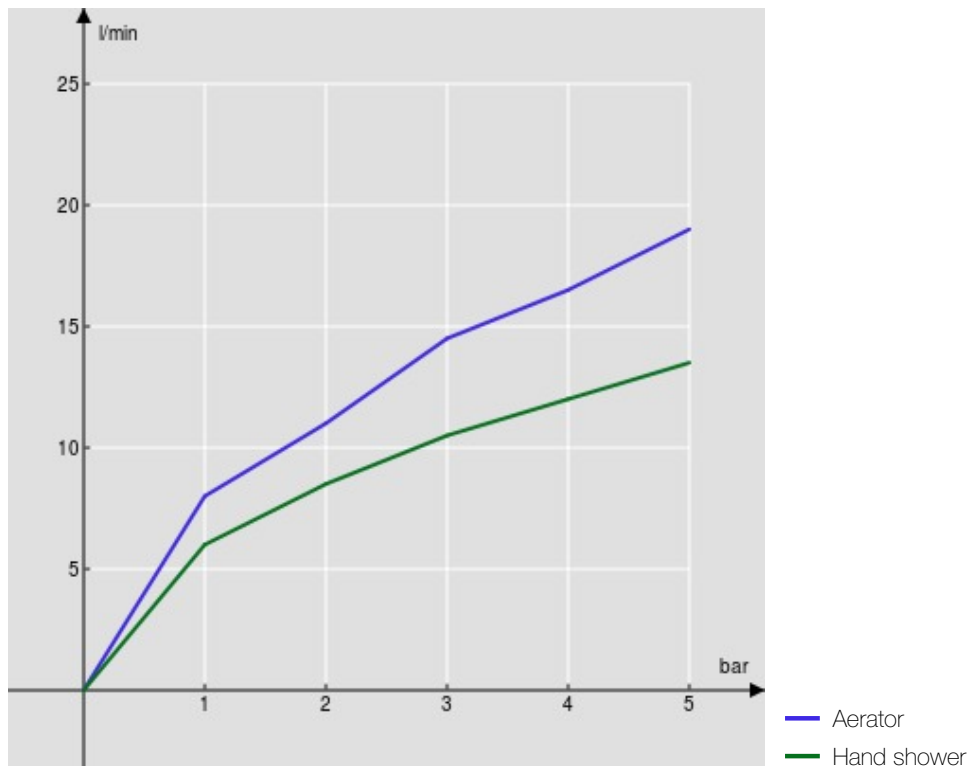

SPECIFICATIONS

External thermostatic control with shower set

Polar white

38° C safety cut-out

Non-return valves

Anti limescale aerator M 24 x 1

Fixed hand shower support

Single jet hand shower and 150 cm hose

Packaging: 41 x 21 x 7 cm / 0,00603 m³ / 2,29 kg

CERTIFICATIONS

FLOW RATE DIAGRAM: HOT/COLD WATER

FLOW RATE DIAGRAM: MIXED WATER