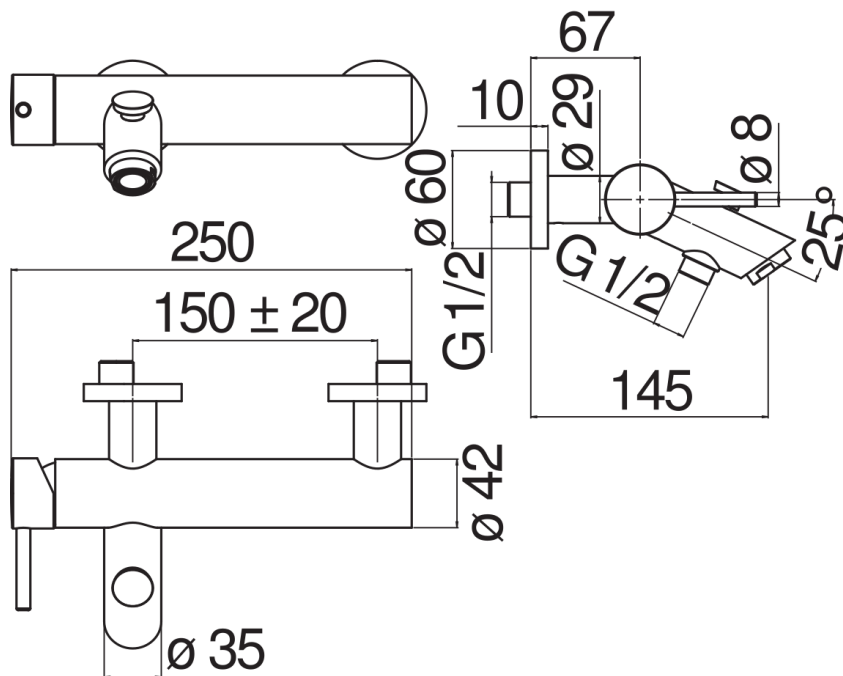

SPECIFICATIONS

External single control
Velvet black
Anti limescale aerator M 28 x 1
Auto return deviator
ø 1/2" outlet
50% two step cartridge for water saving
Packaging: 41 x 21 x 7 cm / 0,006027 m³ / 2,72 kg

CERTIFICATIONS

FLOW RATE DIAGRAM: HOT/COLD WATER

FLOW RATE DIAGRAM: MIXED WATER