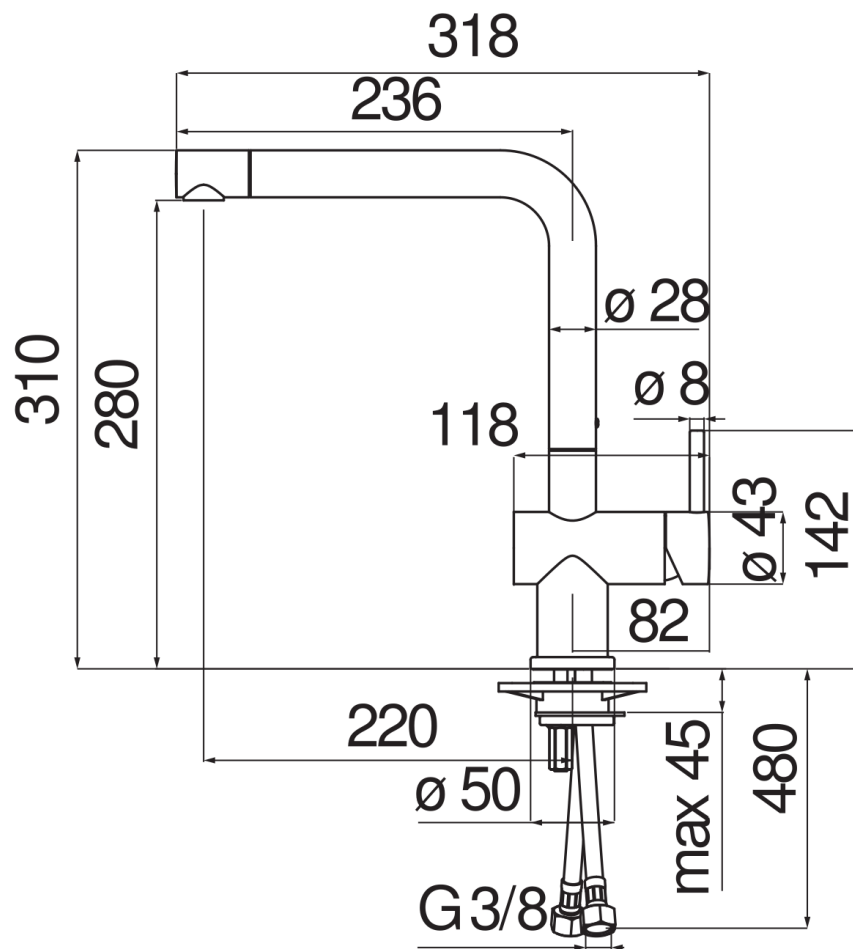

IMAGE NOT
AVAILABLE

SPECIFICATIONS

Single control
Polar white
360° swivel spout
Anti limescale aerator M 24 x 1
ø 3/8" stainless steel flexible pipe
50% two step cartridge for water saving
Packaging: 56,5 x 29 x 7,1 cm / 0,011633 m³ / 2,72 kg

CERTIFICATIONS

FLOW RATE DIAGRAM: HOT/COLD WATER

— Aerator

FLOW RATE DIAGRAM: MIXED WATER

— Aerator