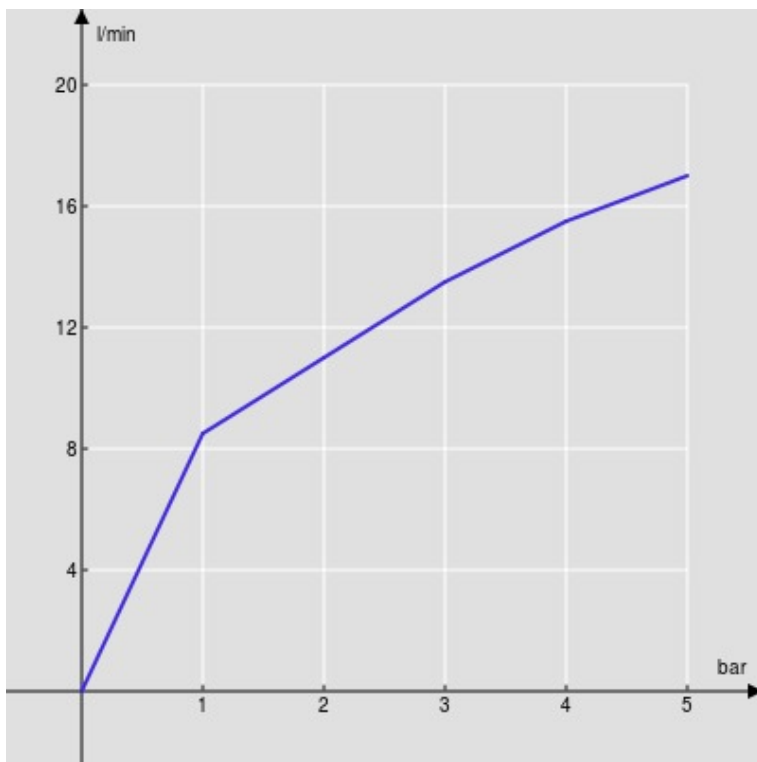

IMAGE NOT
AVAILABLE

SPECIFICATIONS

Single control
Polar white
360° swivel spout
Anti limescale aerator M 24 x 1
ø 3/8" stainless steel flexible pipe
50% two step cartridge for water saving
Packaging: 56,5 x 29 x 7,1 cm / 0,011633 m³ / 2,72 kg

CERTIFICATIONS

FLOW RATE DIAGRAM: HOT/COLD WATER

— Aerator

FLOW RATE DIAGRAM: MIXED WATER

— Aerator