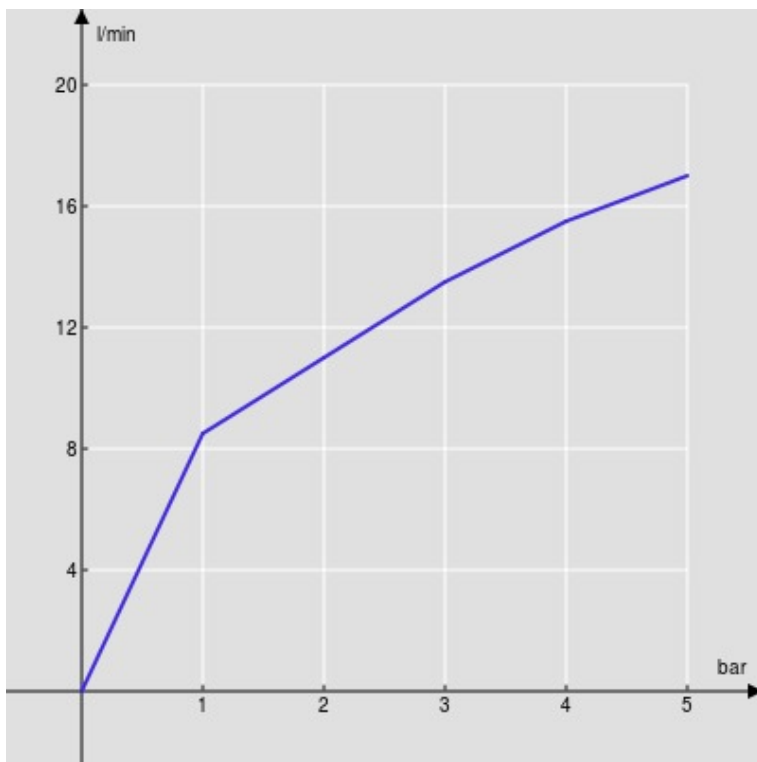

SPECIFICATIONS

Single control mixer tap with pull-out body  
Chrome  
360° swivel spout  
Anti limescale aerator M 24 x 1  
ø 3/8" stainless steel flexible pipe  
50% two step cartridge for water saving  
Packaging: 56,5 x 29 x 7,1 cm / 0,011633 m<sup>3</sup> / 3,1 kg

CERTIFICATIONS

FLOW RATE DIAGRAM: HOT/COLD WATER

— Aerator

FLOW RATE DIAGRAM: MIXED WATER

— Aerator