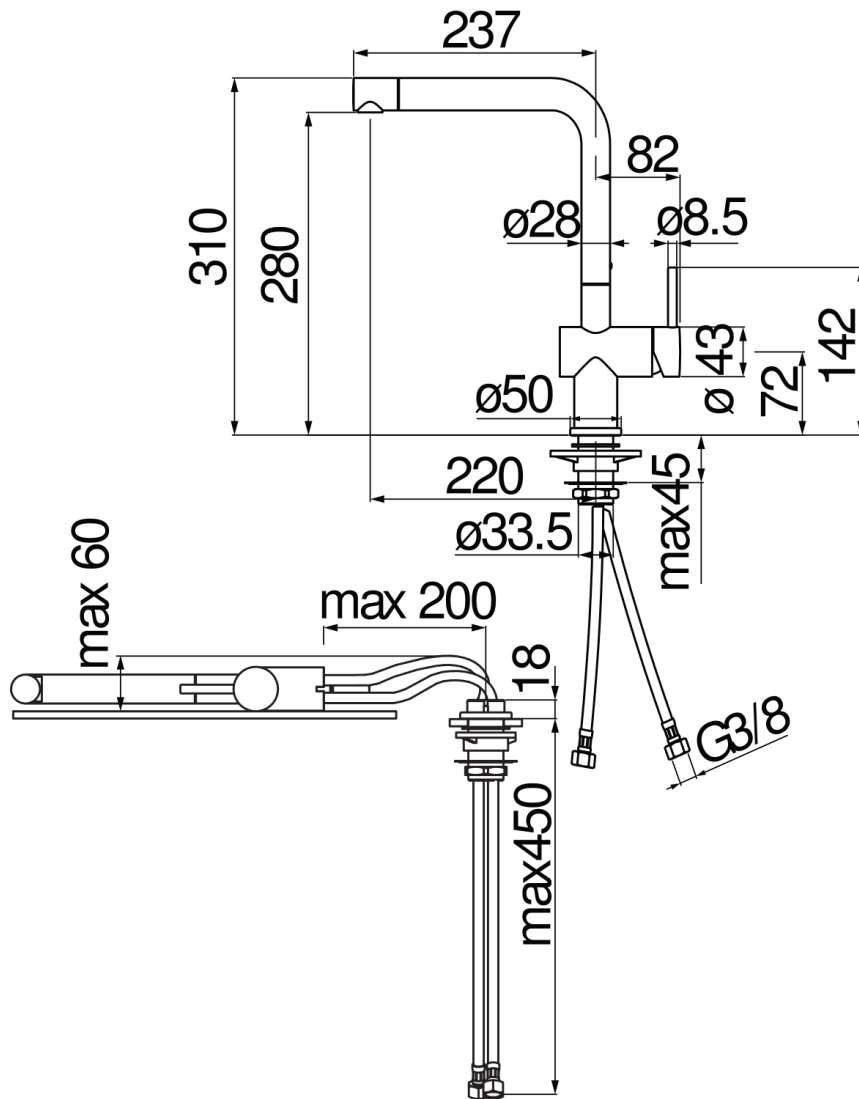

SPECIFICATIONS

Single control mixer tap with pull-out body  
Chrome  
360° swivel spout  
Anti limescale aerator M 24 x 1  
ø 3/8" stainless steel flexible pipe  
50% two step cartridge for water saving  
Packaging: 56,5 x 29 x 7,1 cm / 0,011633 m<sup>3</sup> / 3,1 kg

CERTIFICATIONS

FLOW RATE DIAGRAM: HOT/COLD WATER

— Aerator

FLOW RATE DIAGRAM: MIXED WATER

— Aerator