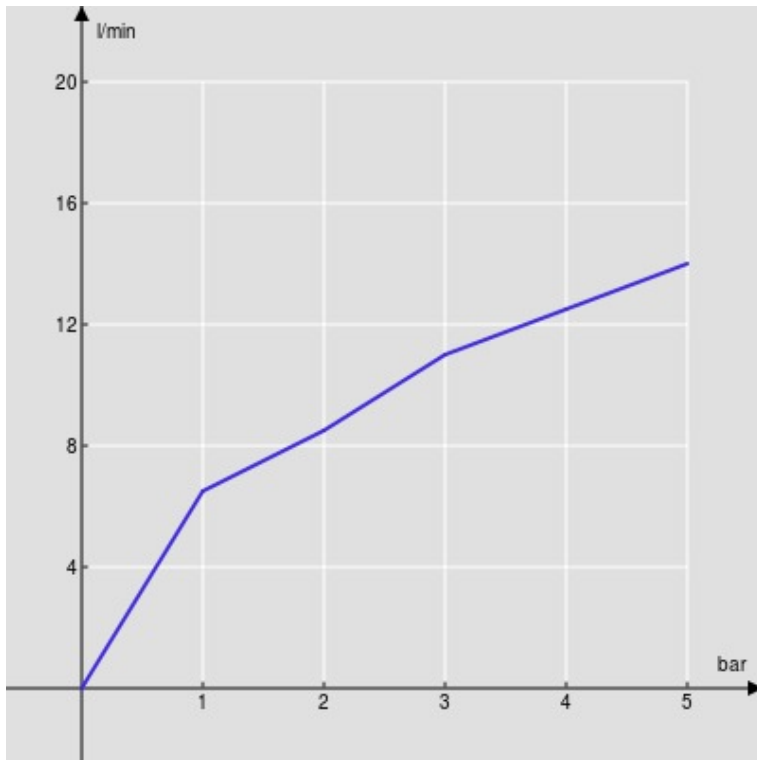

FLOW RATE DIAGRAM: HOT/COLD WATER