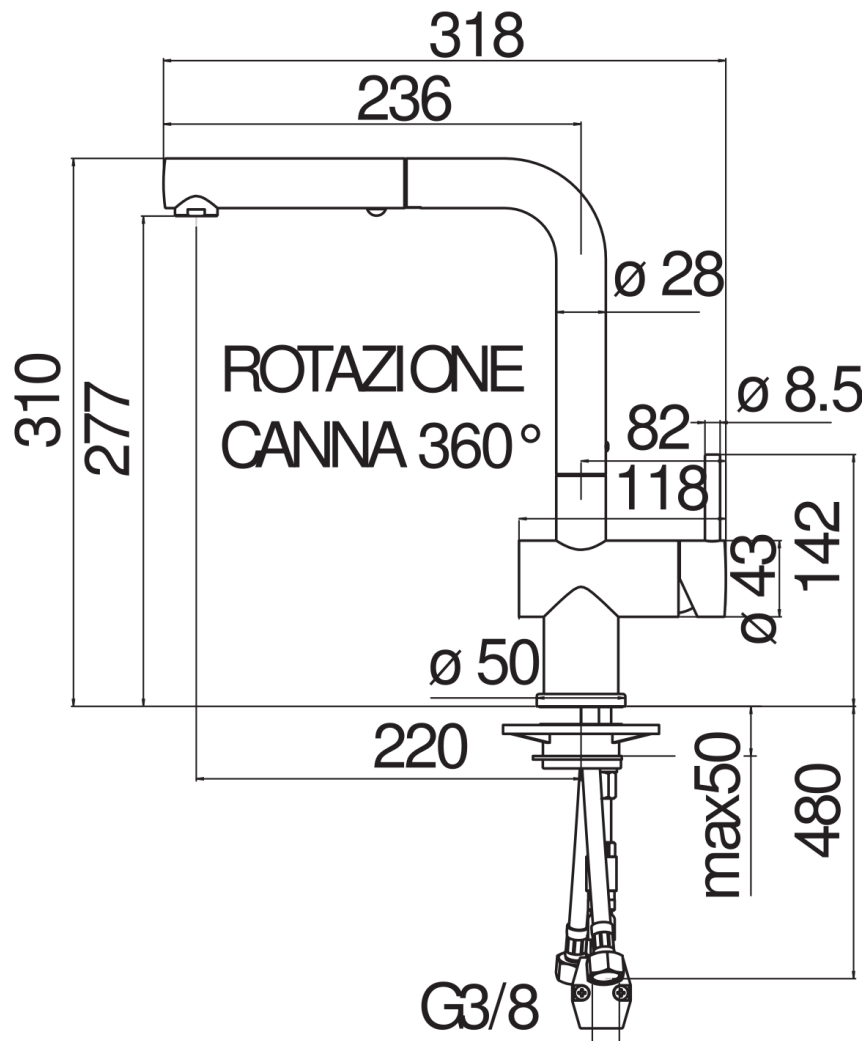

SPECIFICATIONS

Single control

Inox

360° swivel spout

Pull-out 2-jet hand shower

ø 3/8" stainless steel flexible pipe

50% two step cartridge for water saving

Packaging: 56,5 x 29 x 7,1 cm / 0,01163 m³ / 2,97 kg

CERTIFICATIONS

FLOW RATE DIAGRAM: HOT/COLD WATER

FLOW RATE DIAGRAM: MIXED WATER