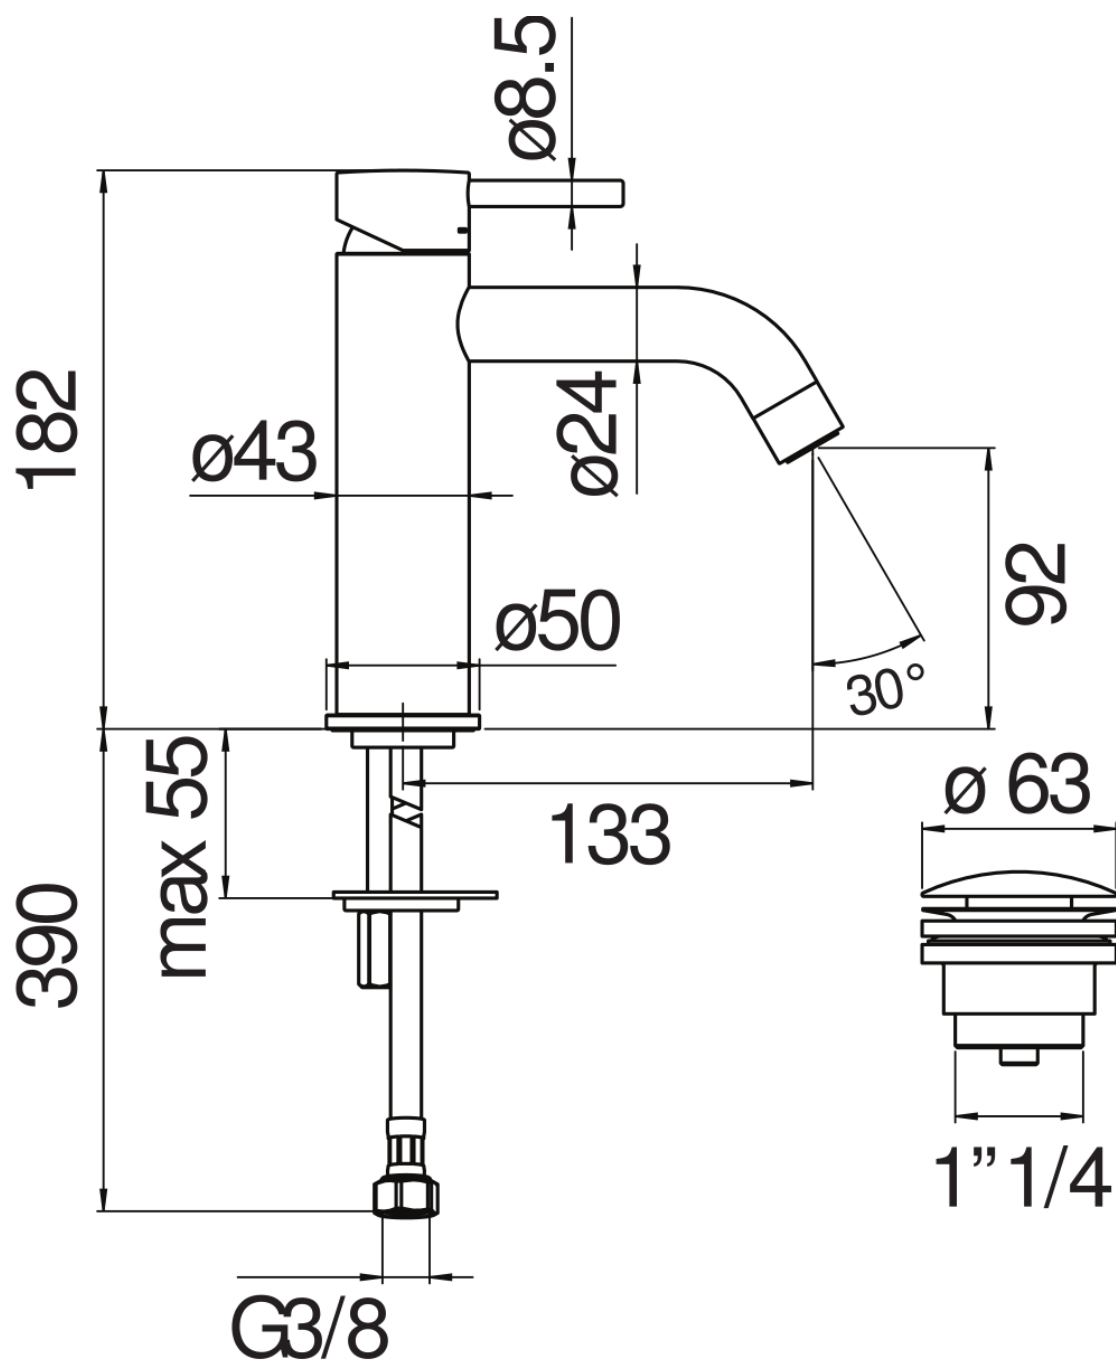

SPECIFICATIONS

Single control  
Cromo polished  
Anti limescale aerator M 22 x 1, flow rate 5 l/min  
1 1/4" push waste  
ø 3/8" stainless steel flexible pipe  
50% two step cartridge for water saving  
Packaging: 41,2 x 16,4 x 7,1 cm / 0,0048 m<sup>3</sup> / 1,85 kg

CERTIFICATIONS

FLOW RATE DIAGRAM: HOT/COLD WATER

— Aerator

FLOW RATE DIAGRAM: MIXED WATER

— Aerator