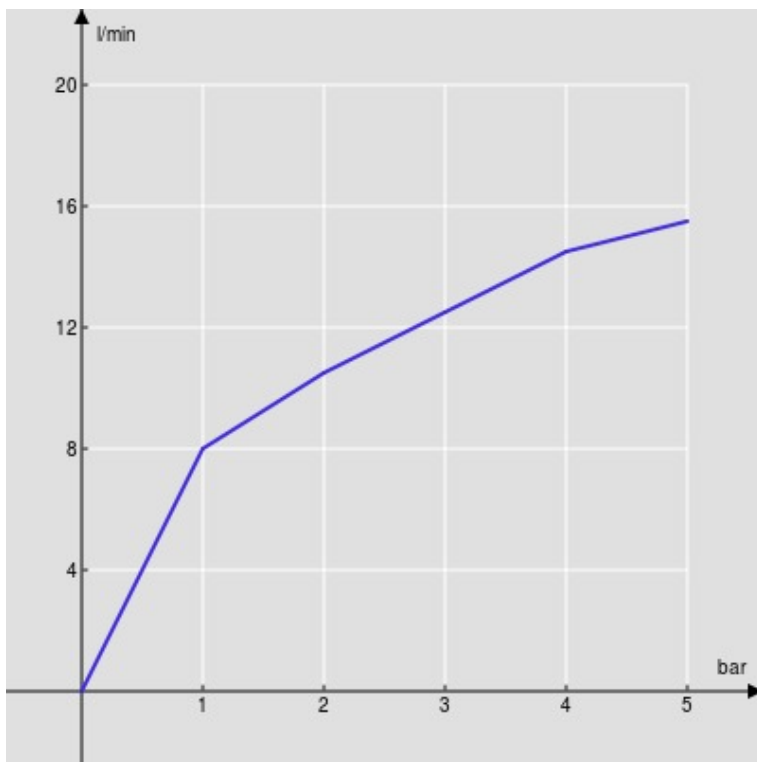

SPECIFICATIONS

Single control  
Cromo polished  
Anti limescale aerator M 22 x 1, flow rate 5 l/min  
1 1/4" push waste  
ø 3/8" stainless steel flexible pipe  
50% two step cartridge for water saving  
Packaging: 41,2 x 16,4 x 7,1 cm / 0,0048 m<sup>3</sup> / 1,85 kg

CERTIFICATIONS

FLOW RATE DIAGRAM: HOT/COLD WATER

— Aerator

FLOW RATE DIAGRAM: MIXED WATER

— Aerator