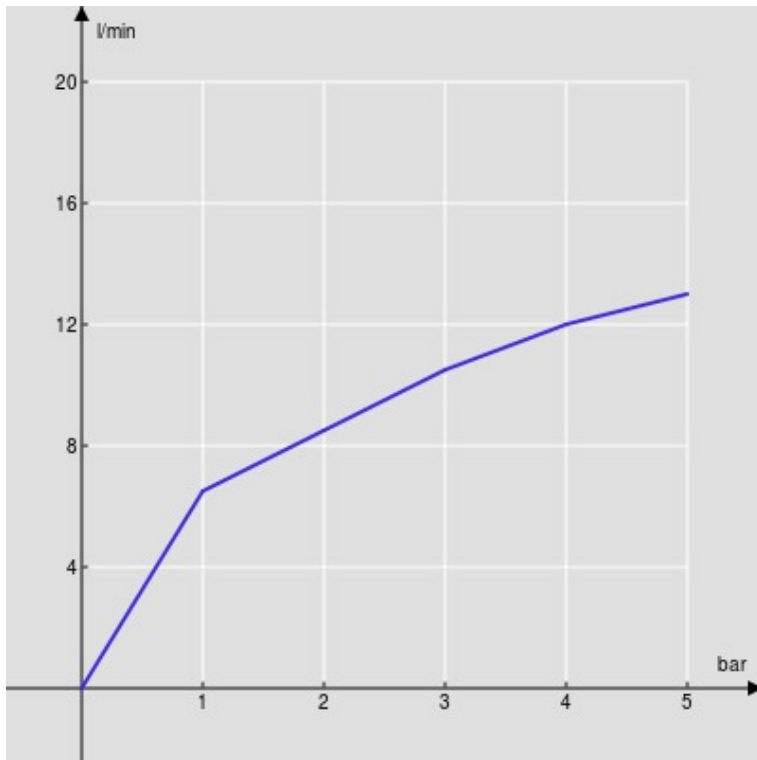

FLOW RATE DIAGRAM: HOT/COLD WATER