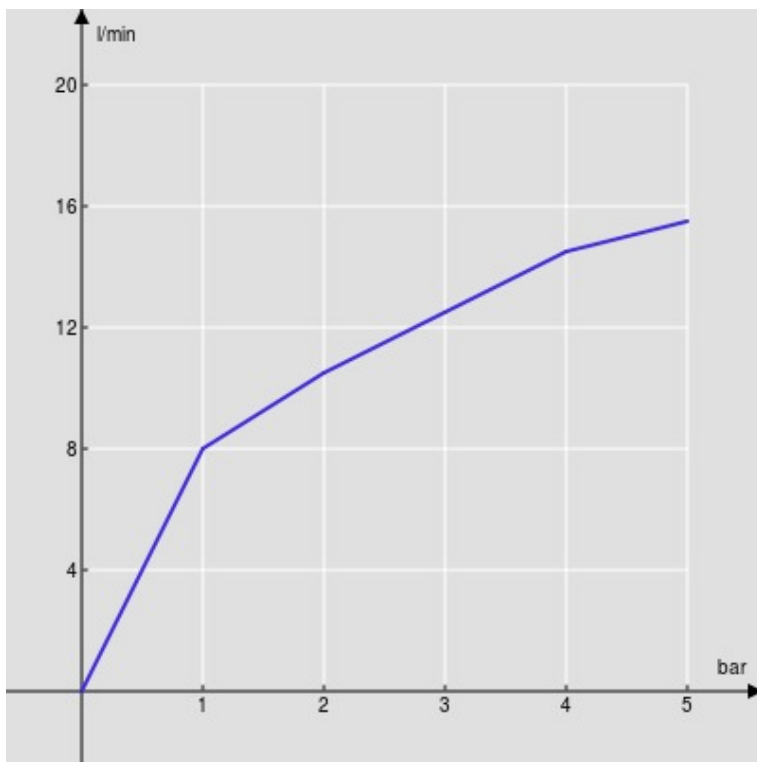

SPECIFICATIONS

Single control
Neve matt
Anti limescale aerator M 22 x 1, flow rate 5 l/min
1 1/4" push waste
ø 3/8" stainless steel flexible pipe
50% two step cartridge for water saving
Packaging: 41,2 x 16,4 x 7,1 cm / 0,0048 m³ / 1,85 kg

CERTIFICATIONS

FLOW RATE DIAGRAM: HOT/COLD WATER

— Aerator

FLOW RATE DIAGRAM: MIXED WATER

— Aerator