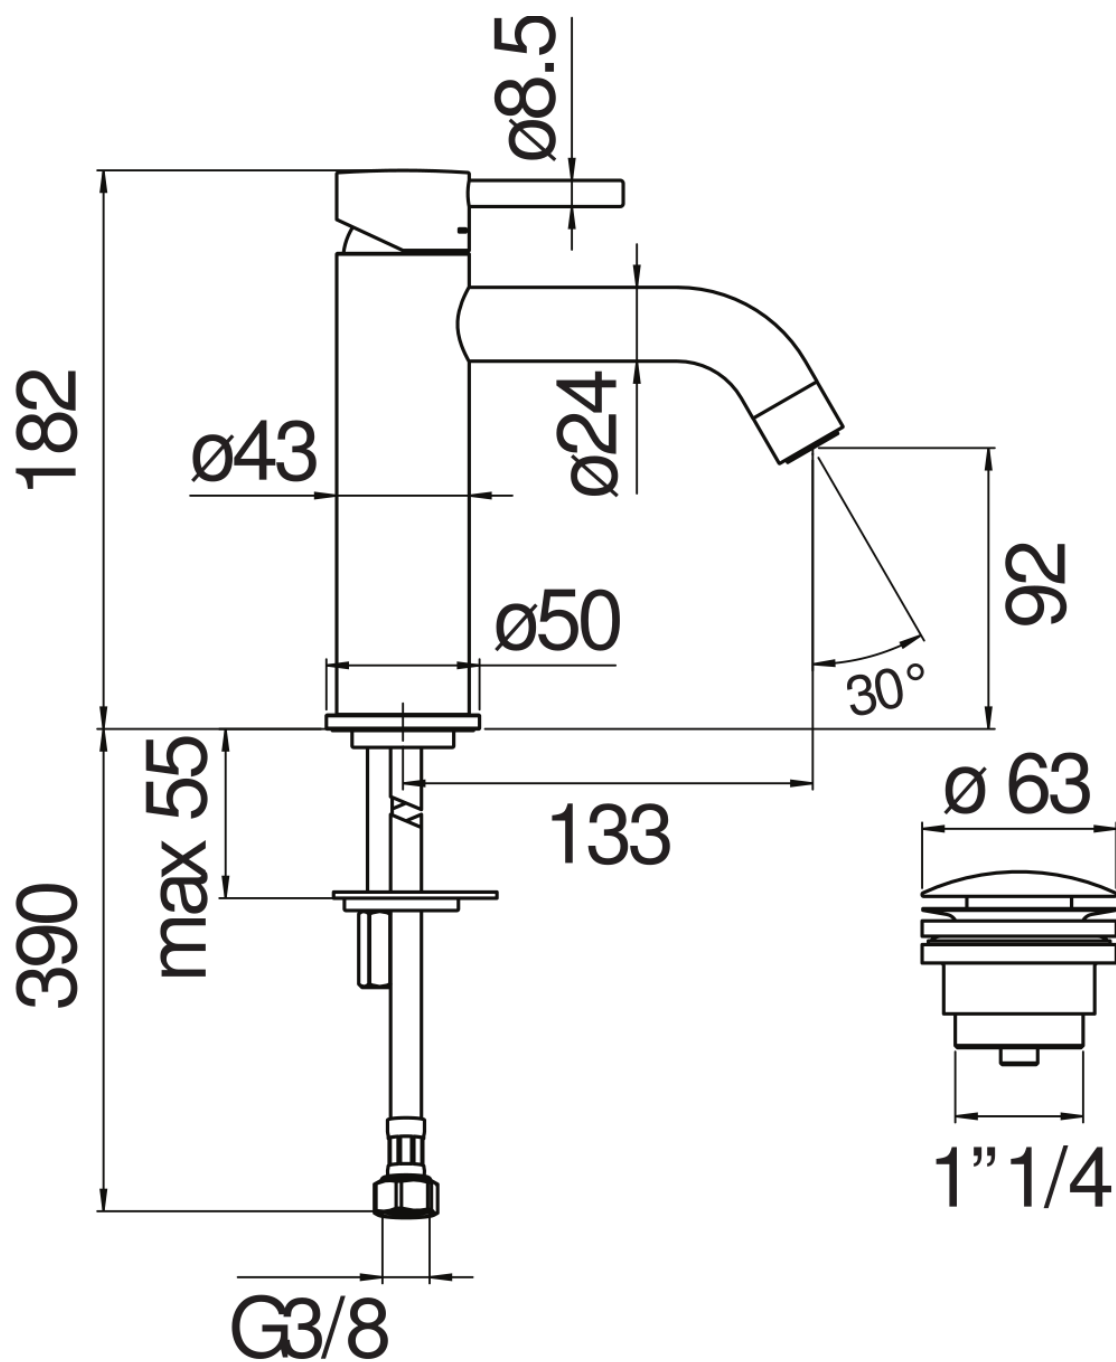

SPECIFICATIONS

Single control
Neve matt
Anti limescale aerator M 22 x 1, flow rate 5 l/min
1 1/4" push waste
ø 3/8" stainless steel flexible pipe
50% two step cartridge for water saving
Packaging: 41,2 x 16,4 x 7,1 cm / 0,0048 m³ / 1,85 kg

CERTIFICATIONS

FLOW RATE DIAGRAM: HOT/COLD WATER

— Aerator

FLOW RATE DIAGRAM: MIXED WATER

— Aerator