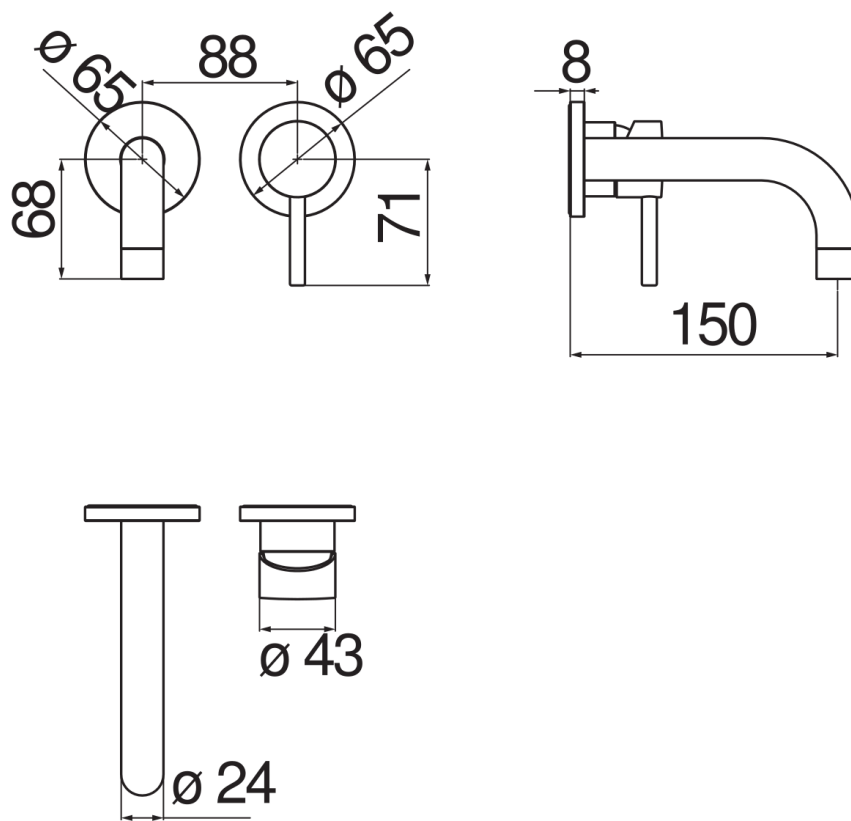

SPECIFICATIONS

Wall-mounted single control external part
Polar white
Anti limescale aerator M 22 x 1
Length of spout 150 mm
Without waste
50% two step cartridge for water saving
Packaging: 41 x 21 x 7 cm / 0,00603 m³ / 1,87 kg

CERTIFICATIONS

FLOW RATE DIAGRAM: HOT/COLD WATER

— Aerator

FLOW RATE DIAGRAM: MIXED WATER

— Aerator