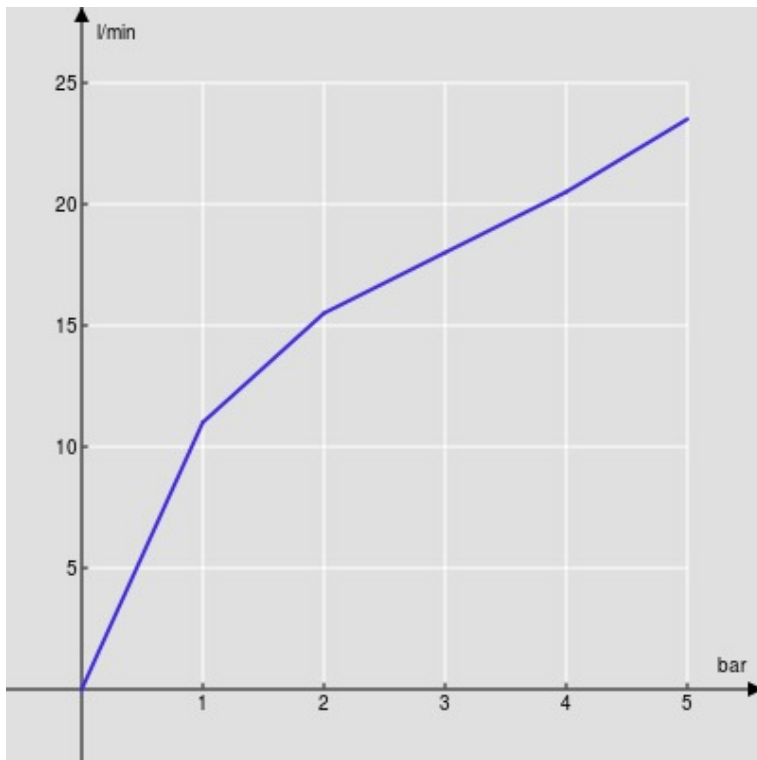

SPECIFICATIONS

Wall-mounted single control external part
Polar white
Anti limescale aerator M 22 x 1
Length of spout 150 mm
Without waste
50% two step cartridge for water saving
Packaging: 41 x 21 x 7 cm / 0,00603 m³ / 1,87 kg

CERTIFICATIONS

FLOW RATE DIAGRAM: HOT/COLD WATER

— Aerator

FLOW RATE DIAGRAM: MIXED WATER

— Aerator