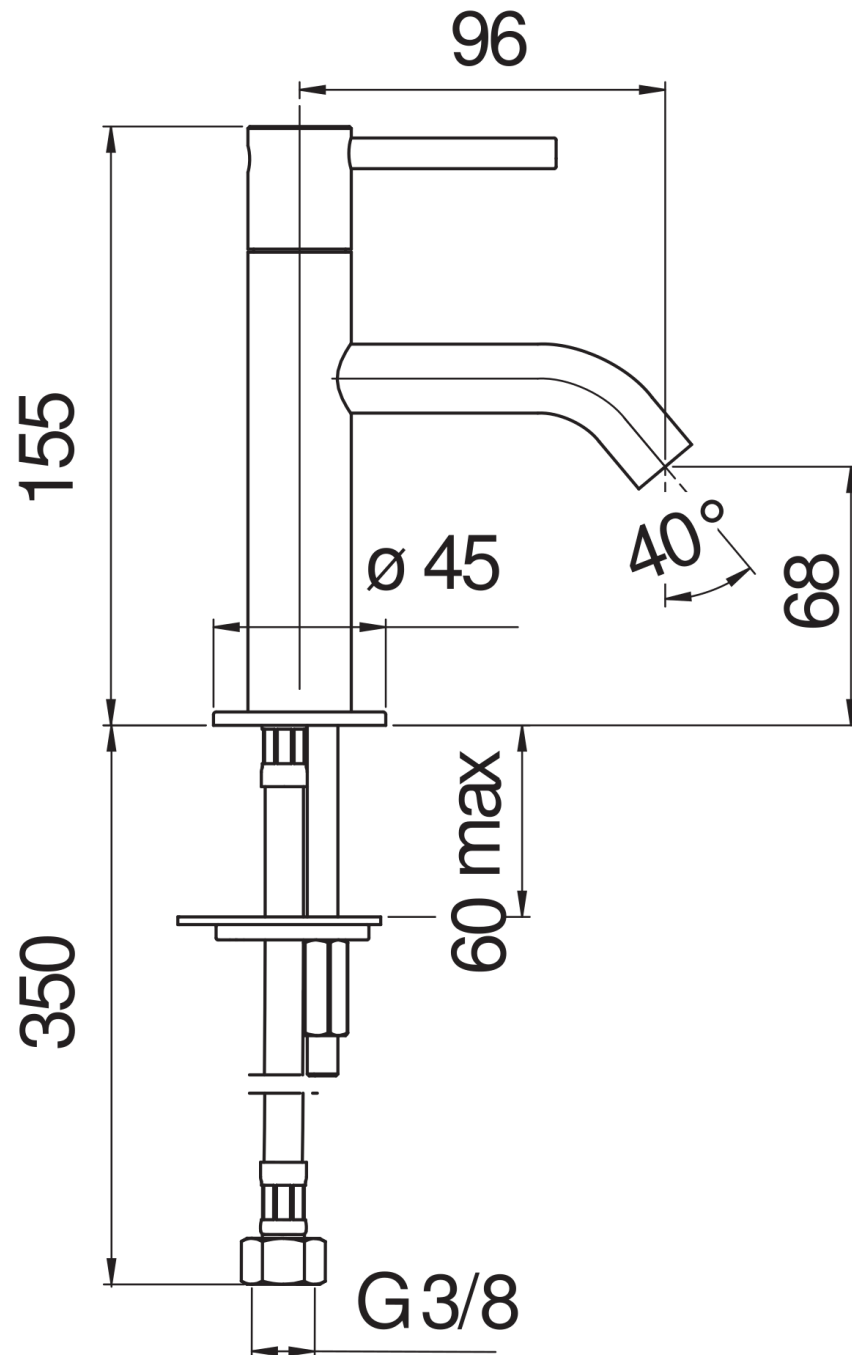

SPECIFICATIONS

Cold water tap

Inox

Anti limescale aerator M 16,5 x 1

Without waste

ø 3/8" stainless steel hose

Packaging: 41,2 x 16,4 x 7,1 cm / 0,0048 m<sup>3</sup> / 0,89 kg

FLOW RATE DIAGRAM: HOT/COLD WATER