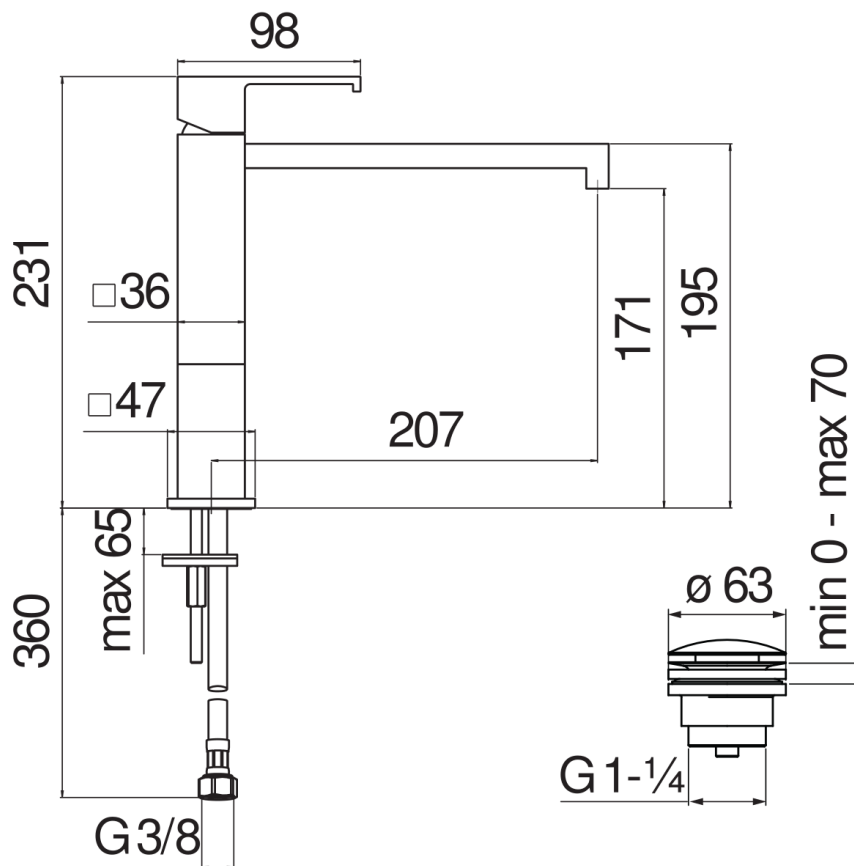

FLOW RATE DIAGRAM: HOT/COLD WATER