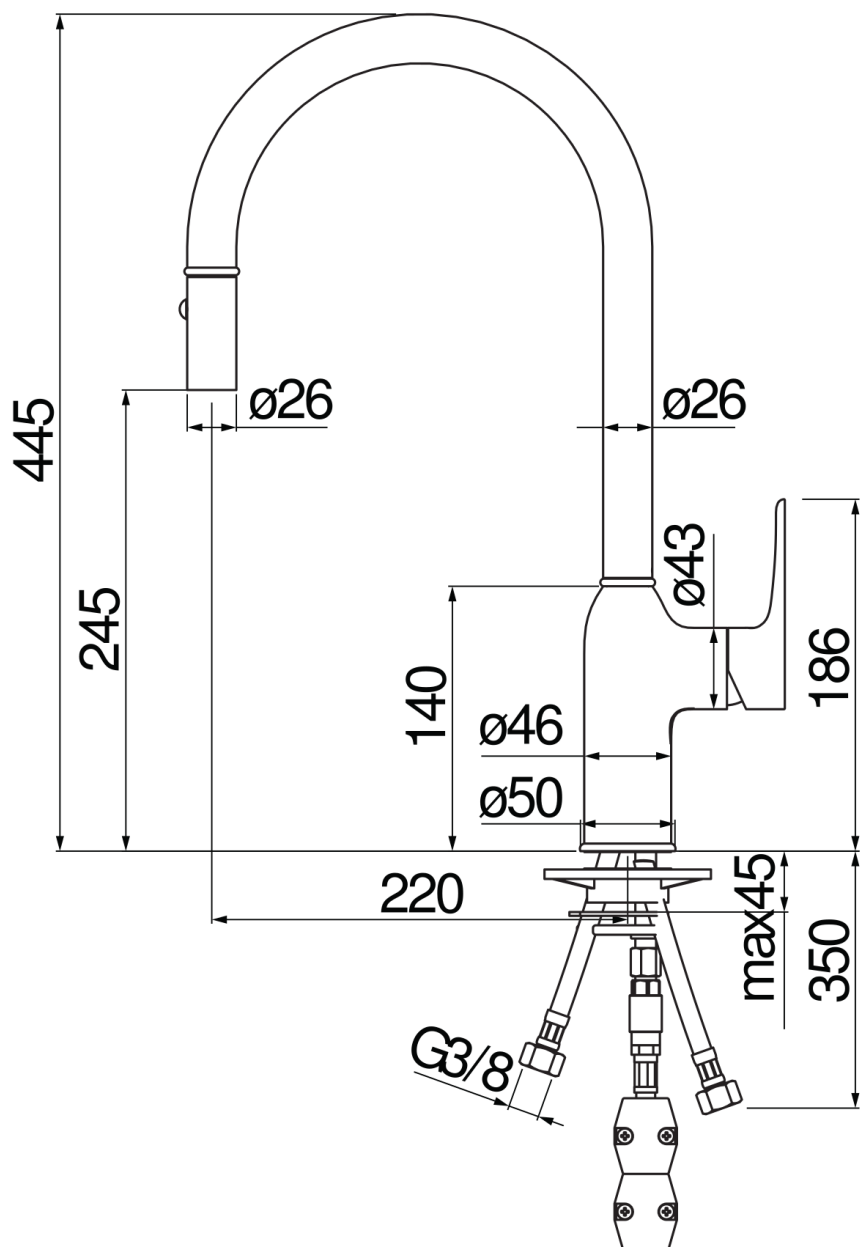

SPECIFICATIONS

Single control

Chrome

360° swivel spout

Pull-out 2-jet hand shower

ø 3/8" stainless steel flexible pipe

50% two step cartridge for water saving

FLOW RATE DIAGRAM: HOT/COLD WATER

FLOW RATE DIAGRAM: MIXED WATER