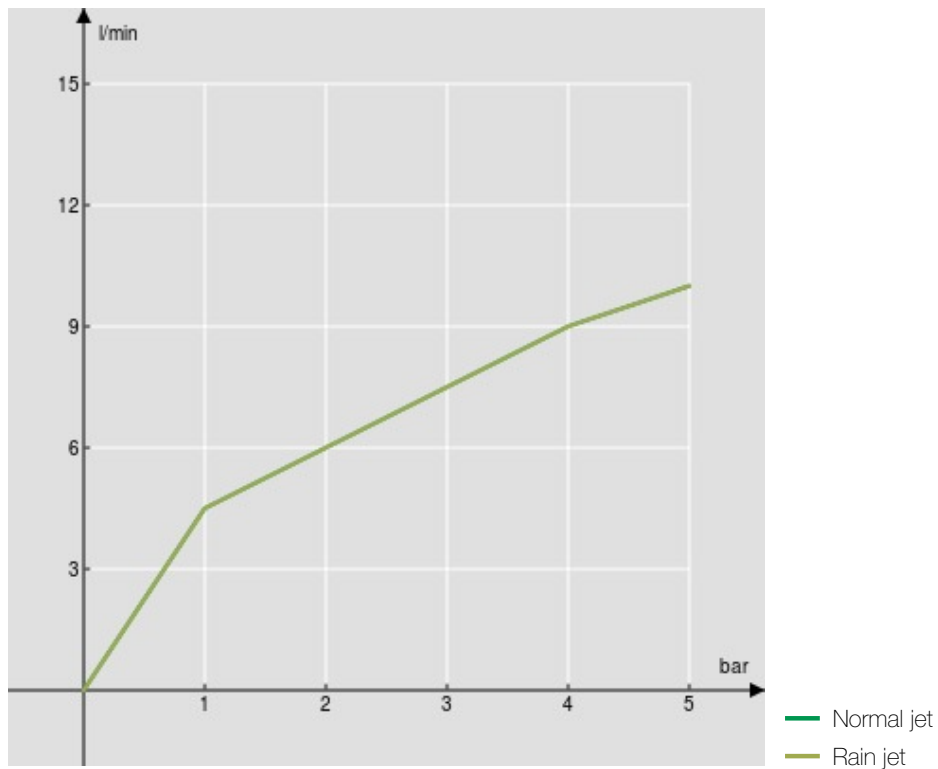

SPECIFICATIONS

Single control

Chrome

360° swivel spout

Pull-out 2-jet hand shower

ø 3/8" stainless steel flexible pipe

50% two step cartridge for water saving

FLOW RATE DIAGRAM: HOT/COLD WATER

FLOW RATE DIAGRAM: MIXED WATER