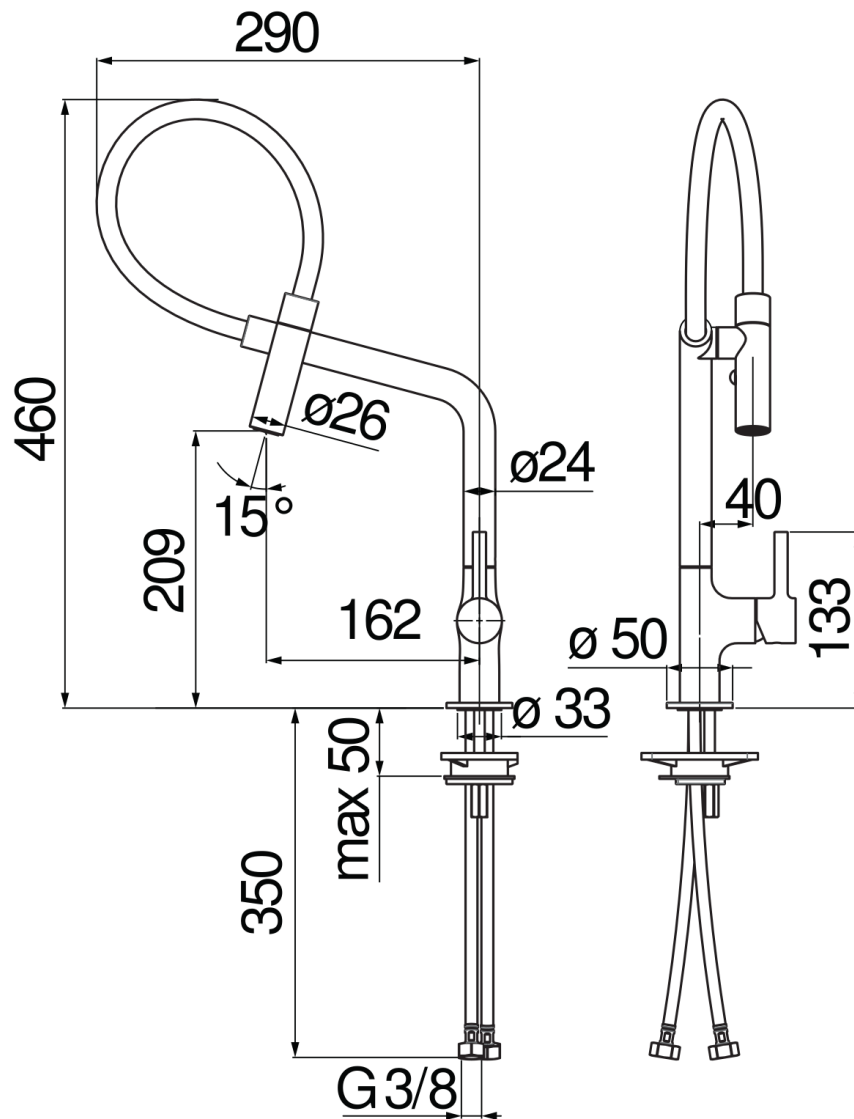

SPECIFICATIONS

Single control

Chrome

360° swivel spout

Directional 2 jet swivel shower head with magnetic clip

ø 3/8" stainless steel flexible pipe

50% two step cartridge for water saving

Packaging: 66 x 34,5 x 7 cm / 0,01594 m³ / 2,28 kg

CERTIFICATIONS

FLOW RATE DIAGRAM: HOT/COLD WATER

FLOW RATE DIAGRAM: MIXED WATER