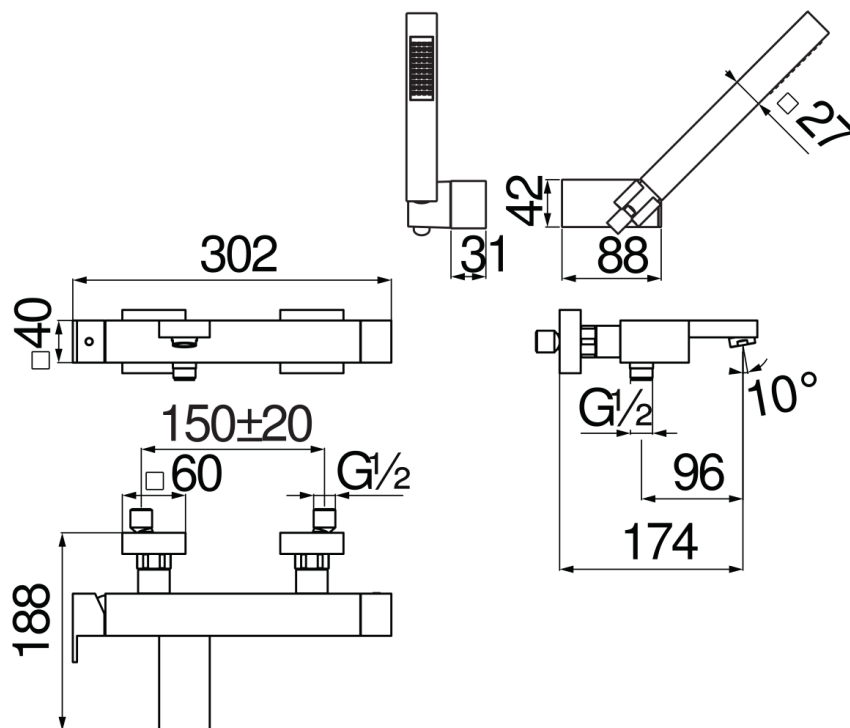

**SPECIFICATIONS**

External single control mixer tap with shower set  
Inox  
Anti limescale aerator M 24 x 1  
Adjustable hand shower support  
Single jet hand shower and 150 cm hose  
50% two step cartridge for water saving  
Packaging: 37,1 x 23,7 x 11 cm / 0,00967 m<sup>3</sup> / 4,98 kg

**CERTIFICATIONS**

FLOW RATE DIAGRAM: HOT/COLD WATER

FLOW RATE DIAGRAM: MIXED WATER