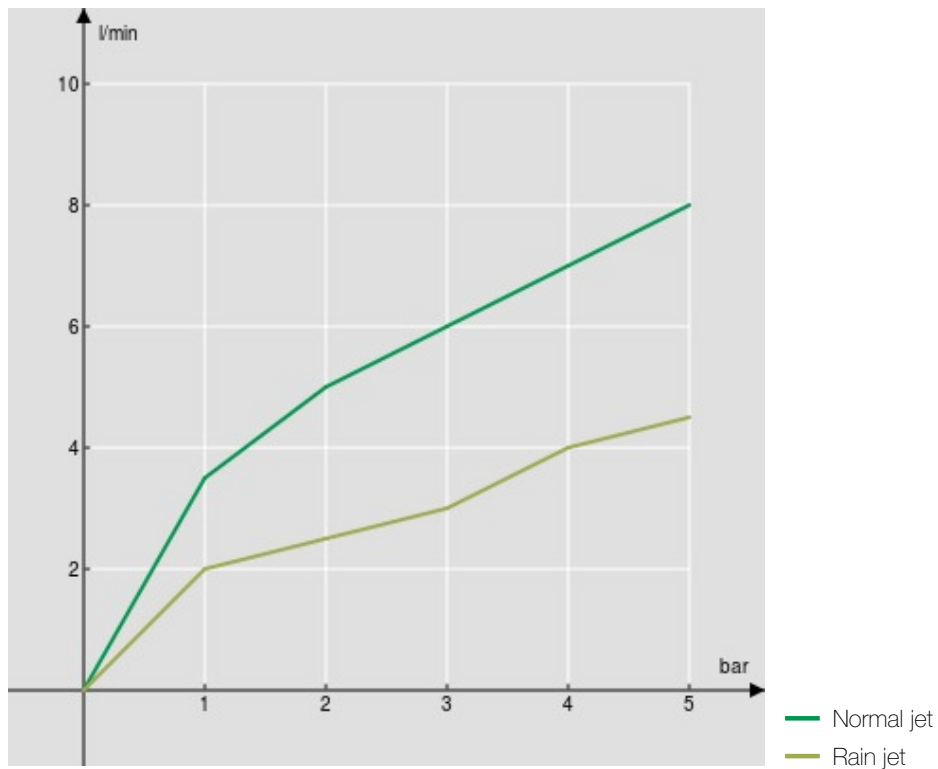

FLOW RATE DIAGRAM: HOT/COLD WATER